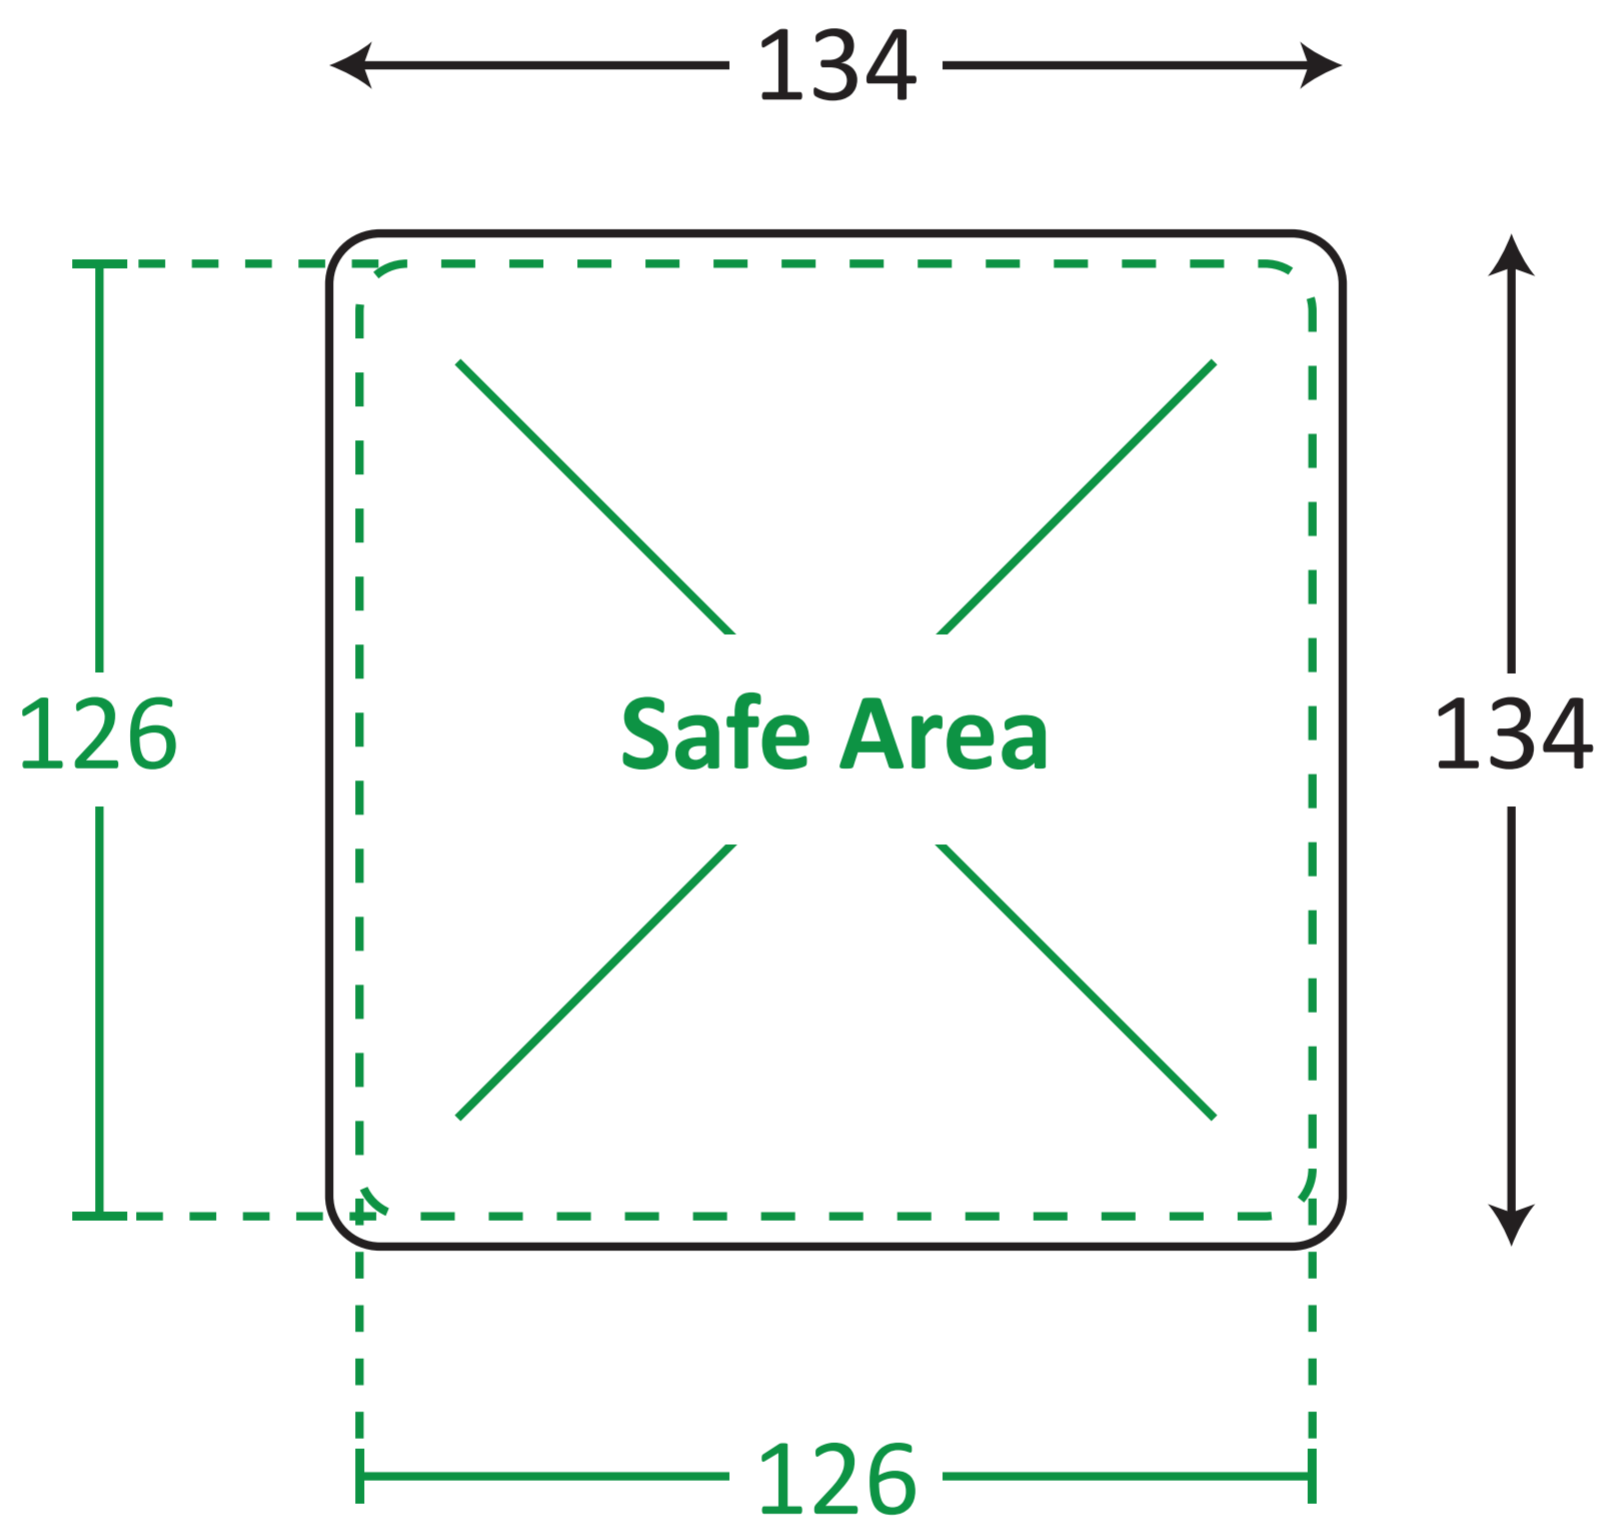

Rounded Square - 130mm

TEMPLATE GUIDE FOR PRINTING PRODUCTS

Unit : Millimetres (mm)

----- Safe Area
_____ Print Area

ARTWORK GUIDELINES

Color Format : CMYK

Submit File Without Markings

File Format : PDF, EPS

Important Text & Images In Safe Area