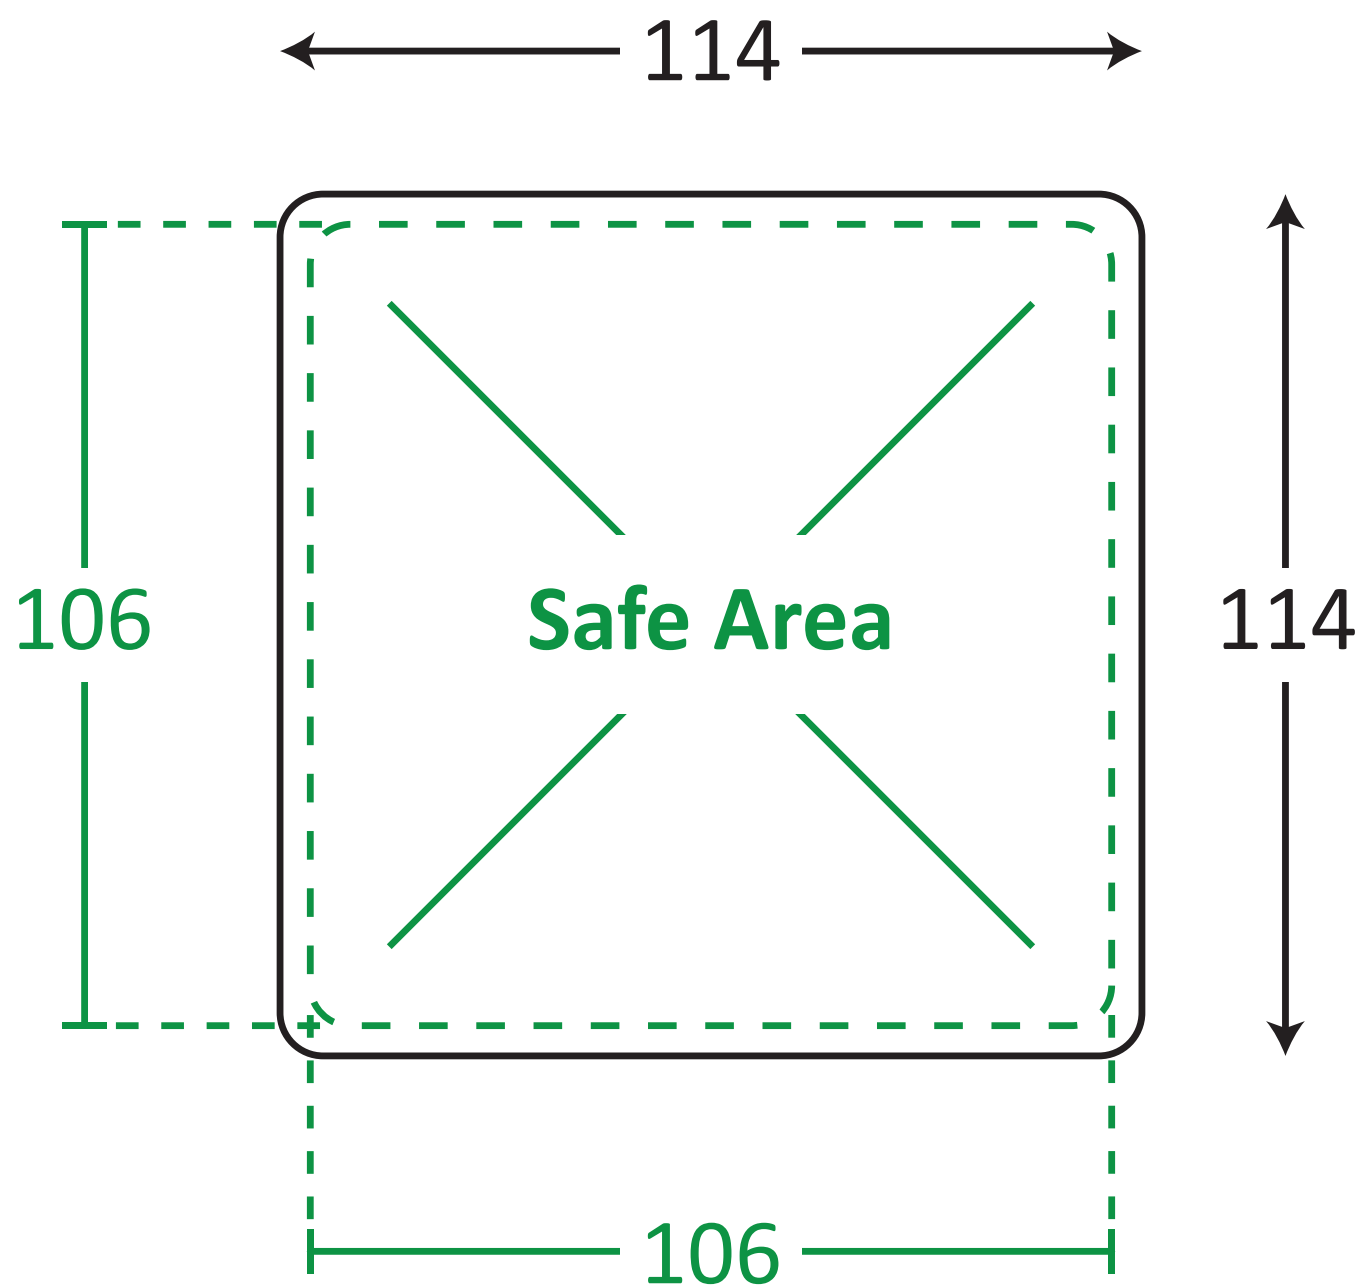

# Rounded Square - 110mm

## TEMPLATE GUIDE FOR PRINTING PRODUCTS

Unit : Millimetres (mm)

----- Safe Area  
\_\_\_\_\_ Print Area