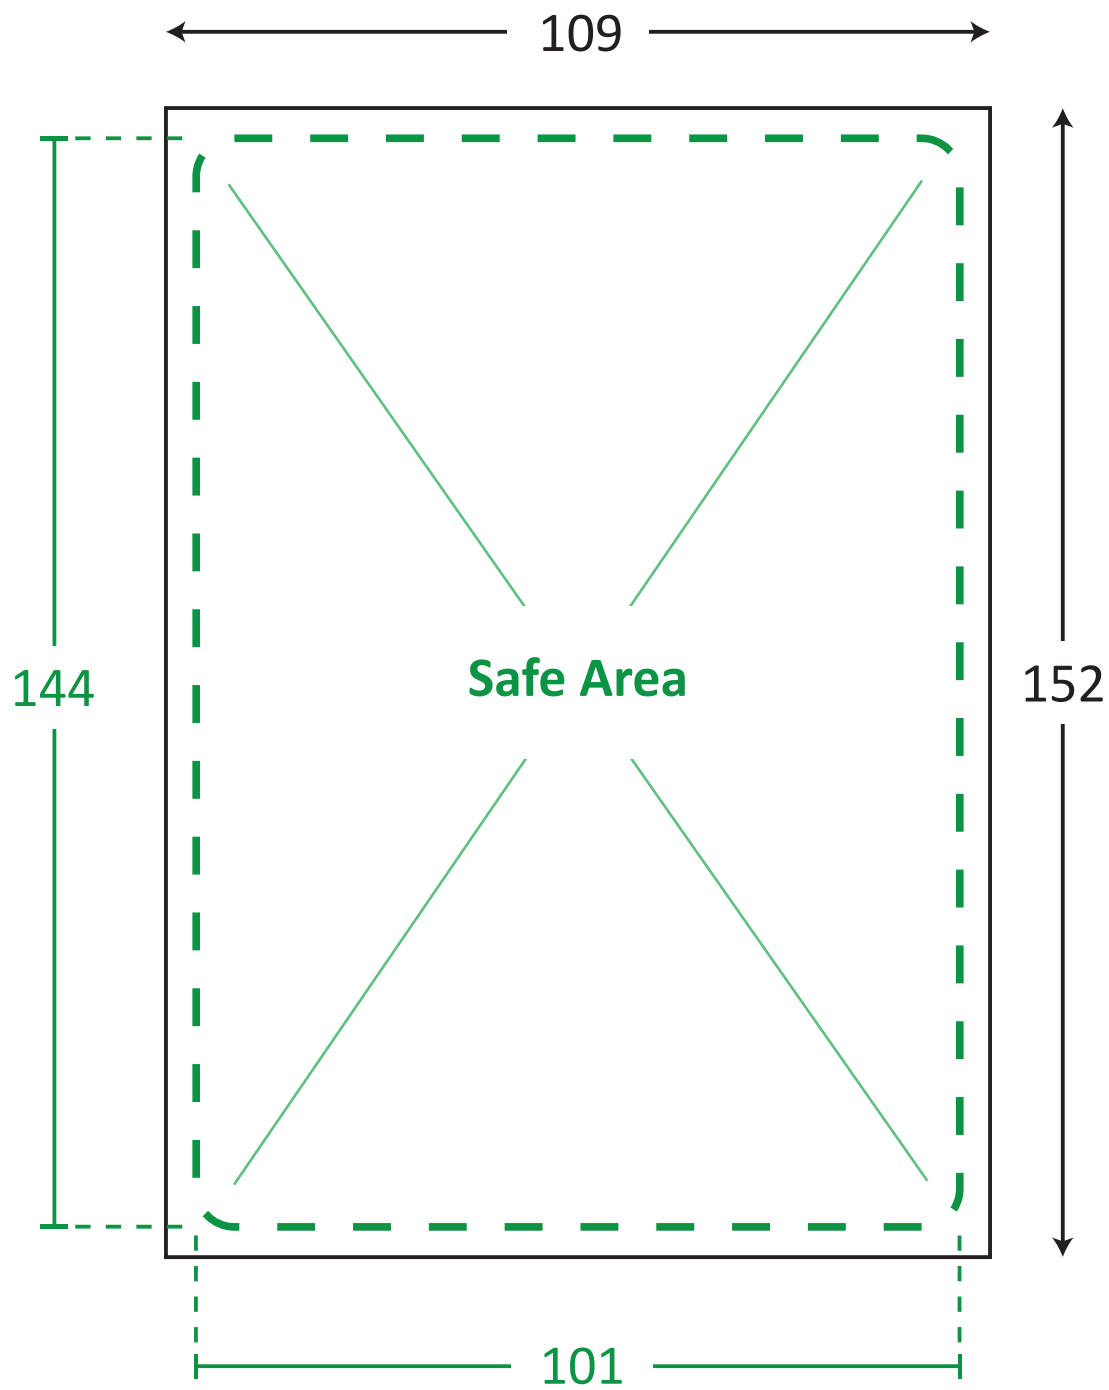

Rounded A6 Size (Portrait)

TEMPLATE GUIDE FOR PRINTING PRODUCTS

Unit : Millimetres (mm)

----- Safe Area
————— Print Area

ARTWORK GUIDELINES

Color Format : CMYK

Submit File Without Markings

File Format : PDF, EPS

Important Text & Images In Safe Area