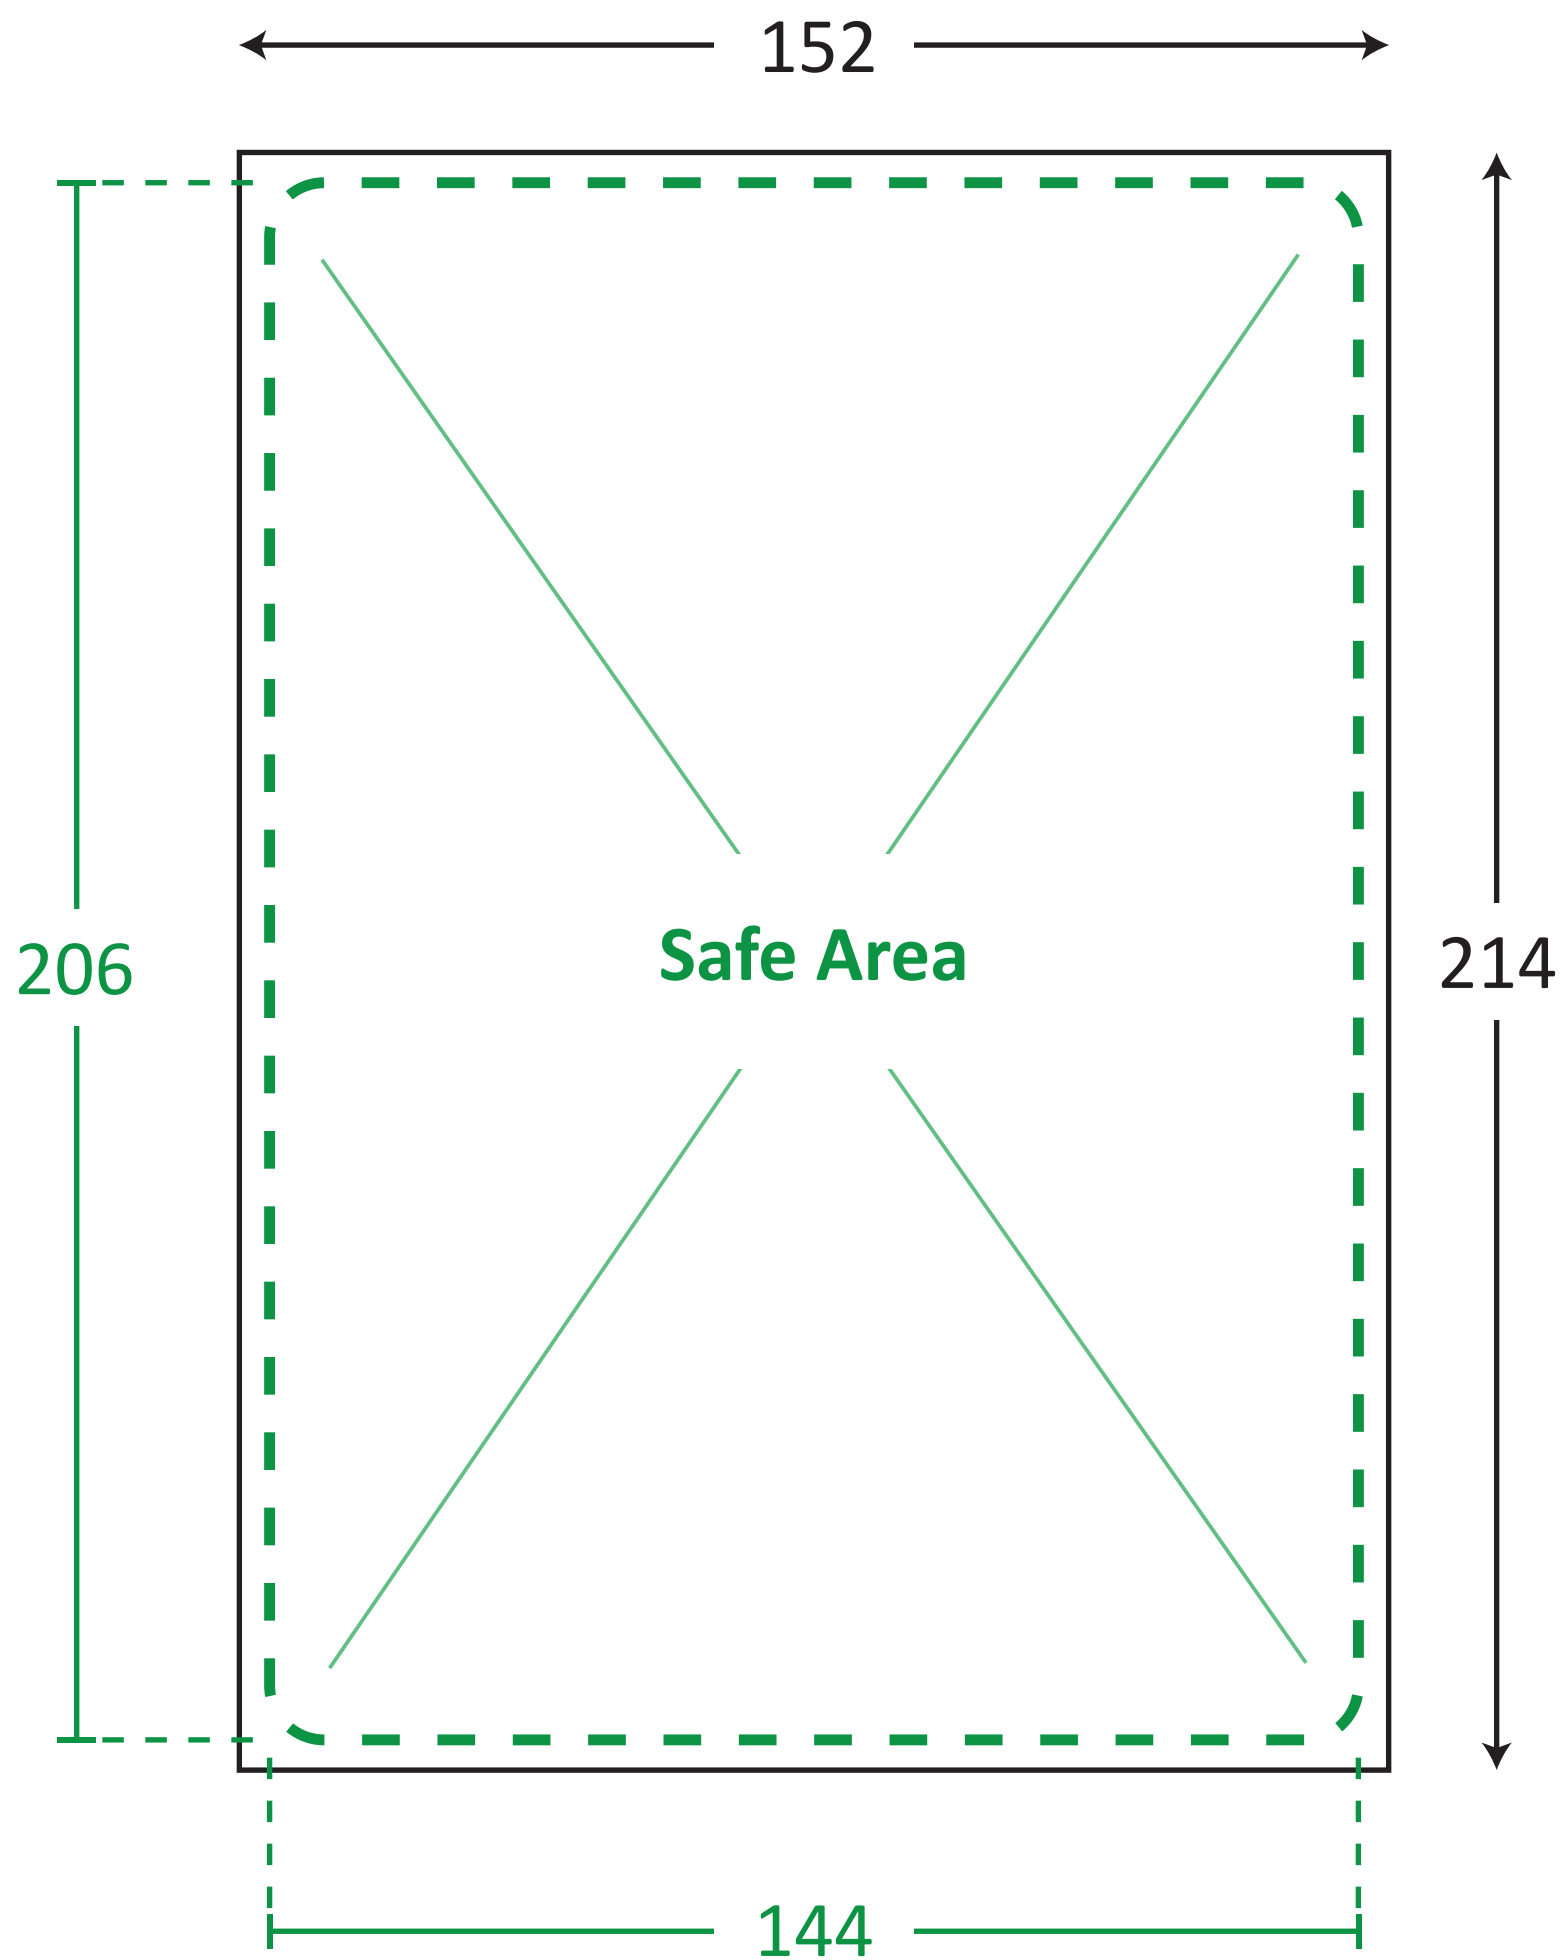

Rounded A5 Size (Portrait)

TEMPLATE GUIDE FOR PRINTING PRODUCTS

Unit : Millmetres (mm)

----- Safe Area
 _____ Print Area

ARTWORK GUIDELINES

Color Format : CMYK

Submit File Without Markings

File Format : PDF, EPS

Important Text & Images In Safe Area