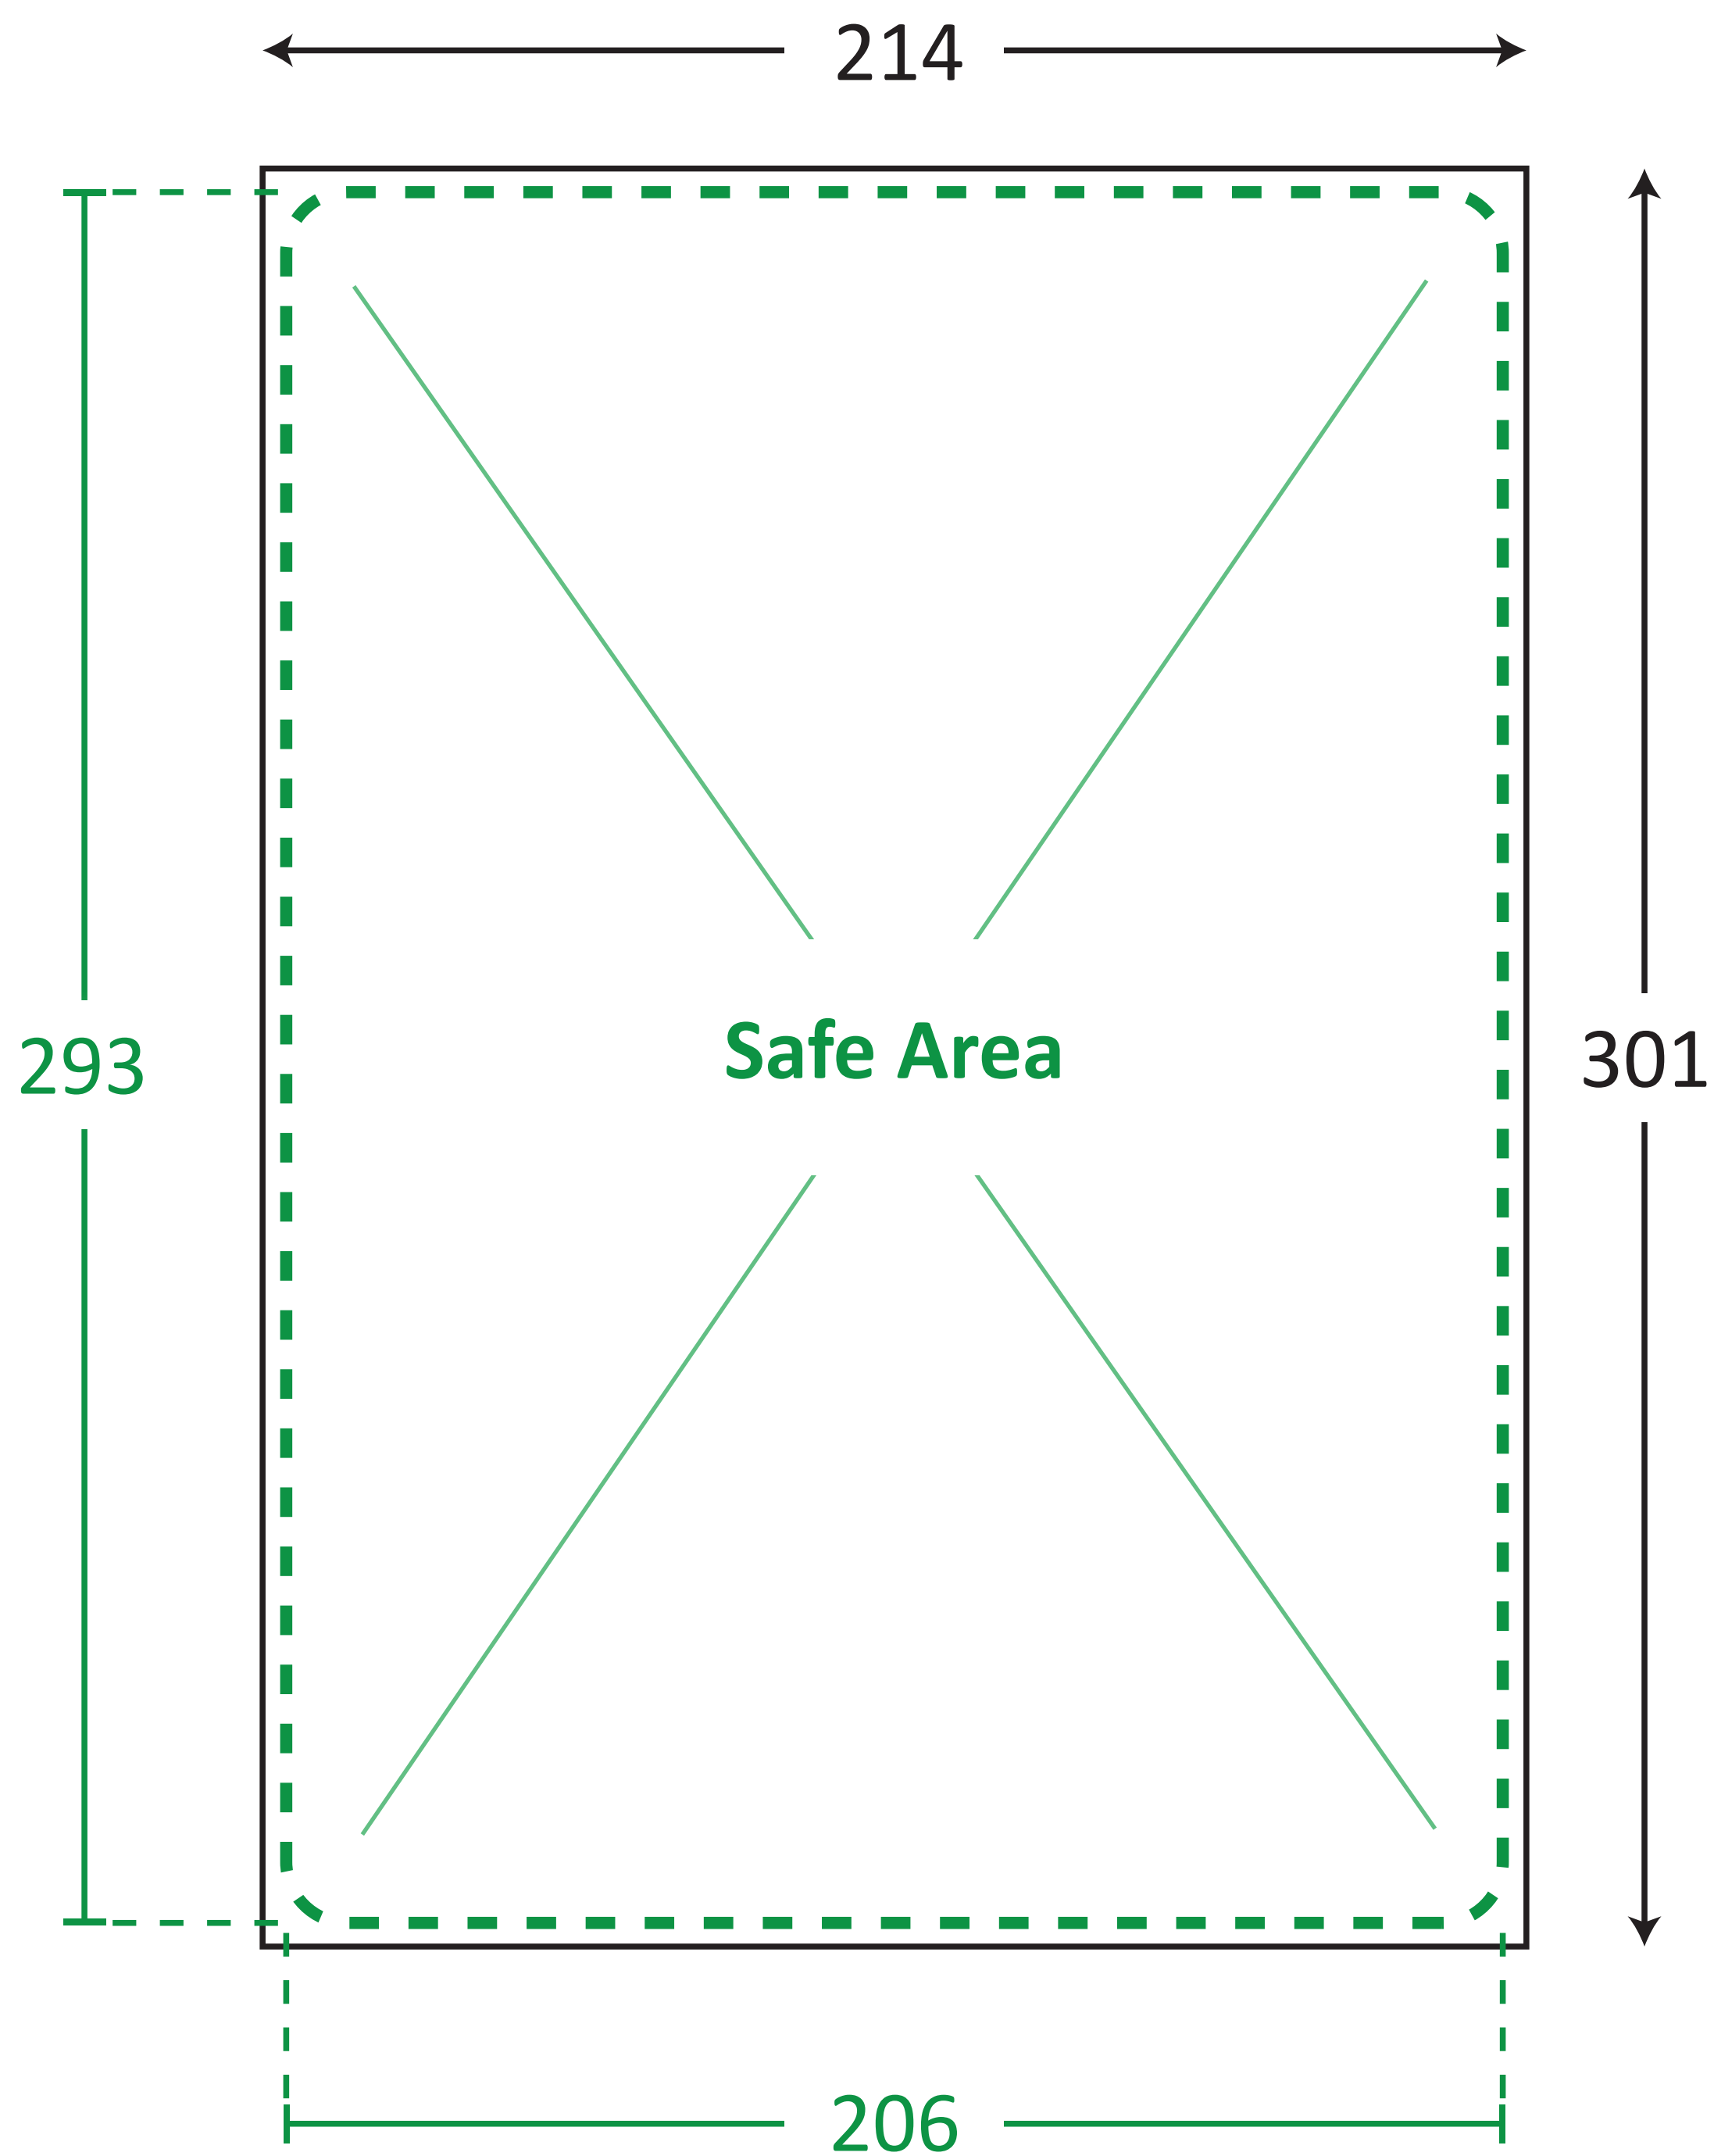

Rounded A4 Size (Portrait)

TEMPLATE GUIDE FOR PRINTING PRODUCTS

Unit : Millimetres (mm)

----- Safe Area
————— Print Area

ARTWORK GUIDELINES

Color Format : CMYK

Submit File Without Markings

File Format : PDF, EPS

Important Text & Images In Safe Area