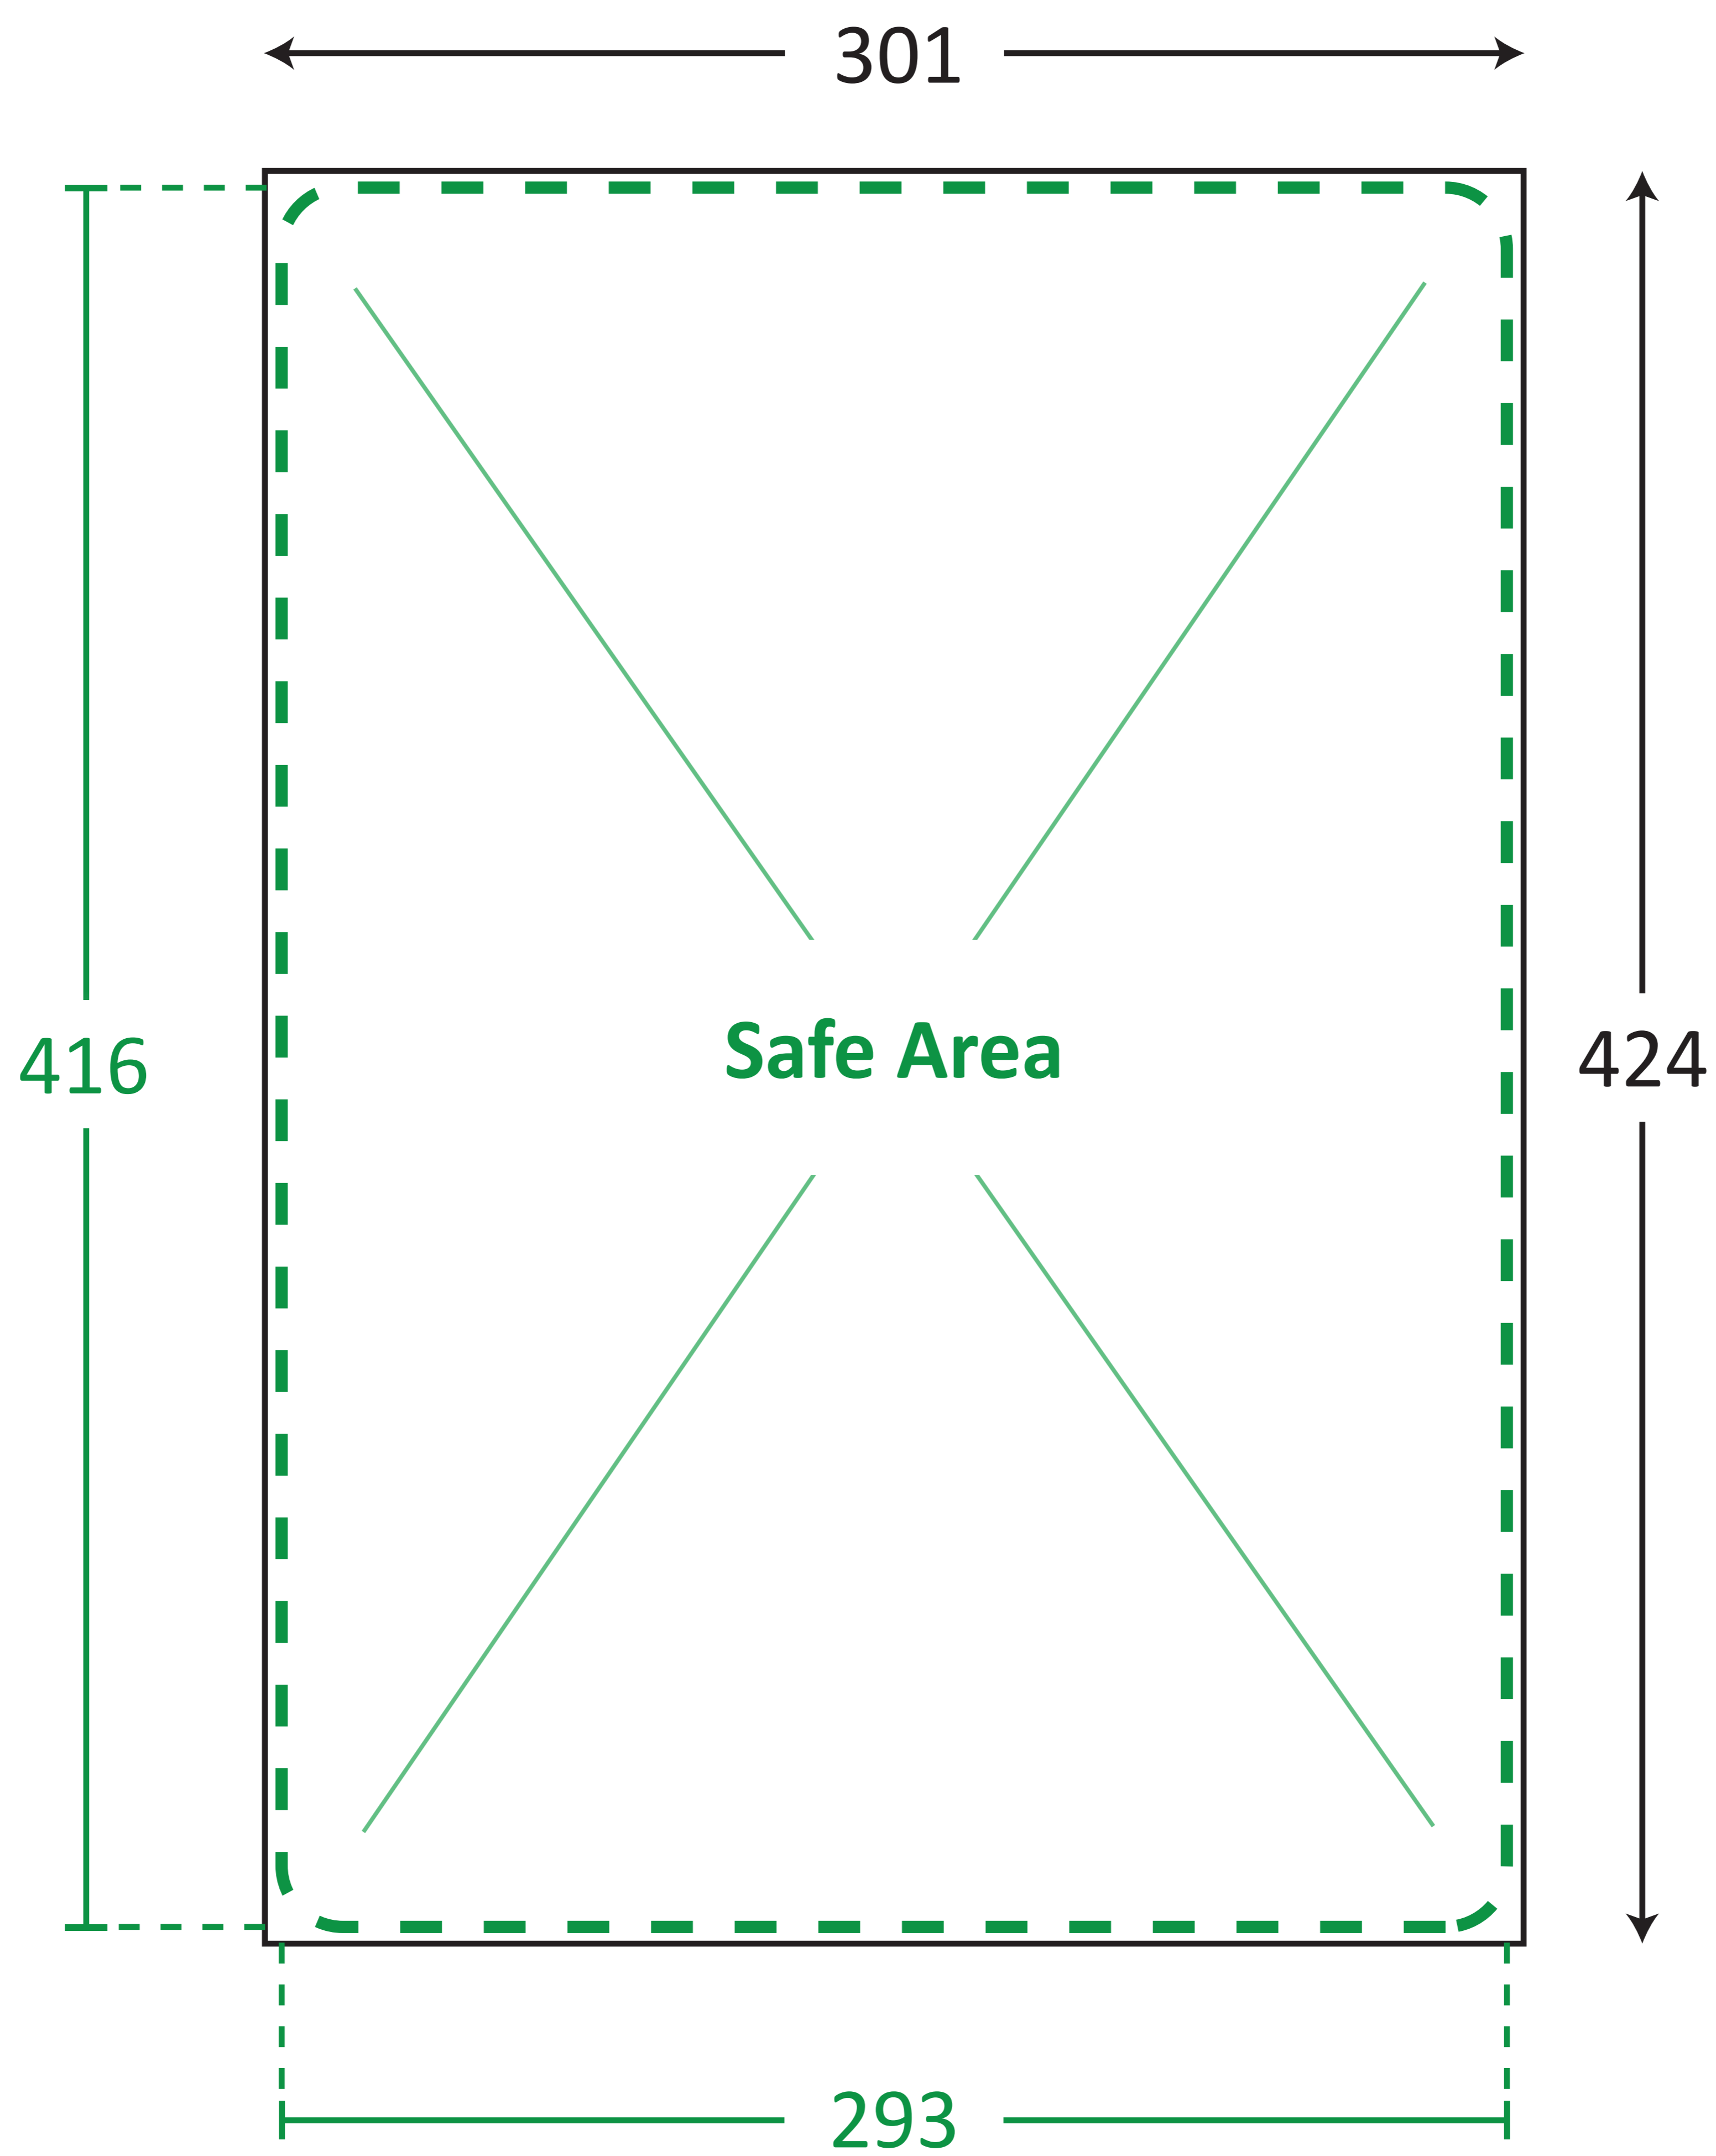

# Rounded A3 Size (Portrait)

## TEMPLATE GUIDE FOR PRINTING PRODUCTS

Unit : Millimetres (mm)

----- Safe Area  
————— Print Area

## ARTWORK GUIDELINES

Color Format : CMYK

Submit File Without Markings

File Format : PDF, EPS

Important Text & Images In Safe Area