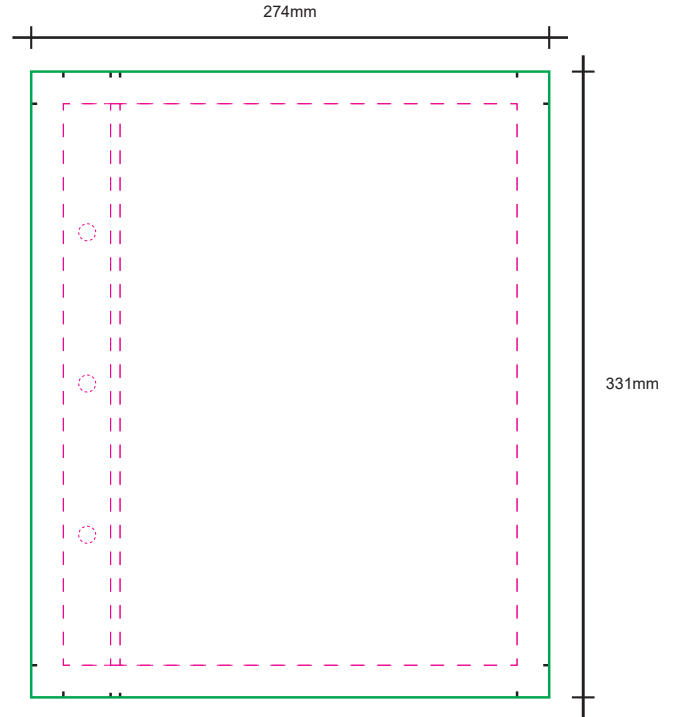

Menu Size : 240mm X 297mm

Preset Code - MM-MBL-12PP

- DS-FX135PET(HYD) - PET Film 135 micron
- LSMM-P&D - Latex Sticker (Orajel 3164) Matt with Matt Lamination

Menu Cover Front & Back
2mm Grey Chip Board with Sticker Wrapping

Menu Cover : Sticker printing size

Menu Content : PET Film printing size

Menu Cover inner : Sticker printing size