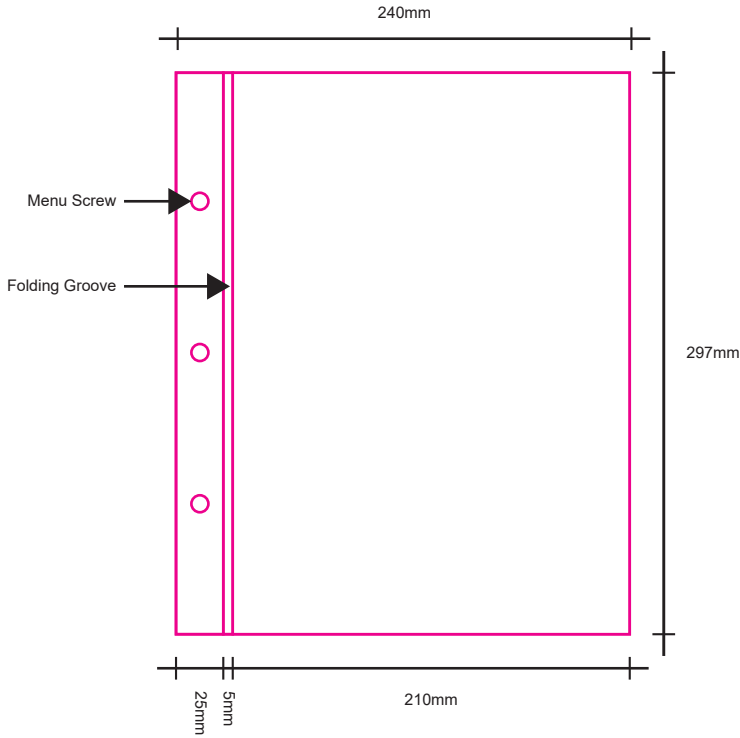

Menu Size : 240mm X 297mm

Preset Code - MM-MBL-12PP

- DS-FX135PET(HYD) - PET Film 135 micron
- LSMM-P&D - Latex Sticker (Orajel 3164) Matt with Matt Lamination

Menu Cover Front & Back
2mm Grey Chip Board with Sticker Wrapping

Menu Cover : Sticker printing size

Menu Content : PET Film printing size

Menu Cover inner : Sticker printing size