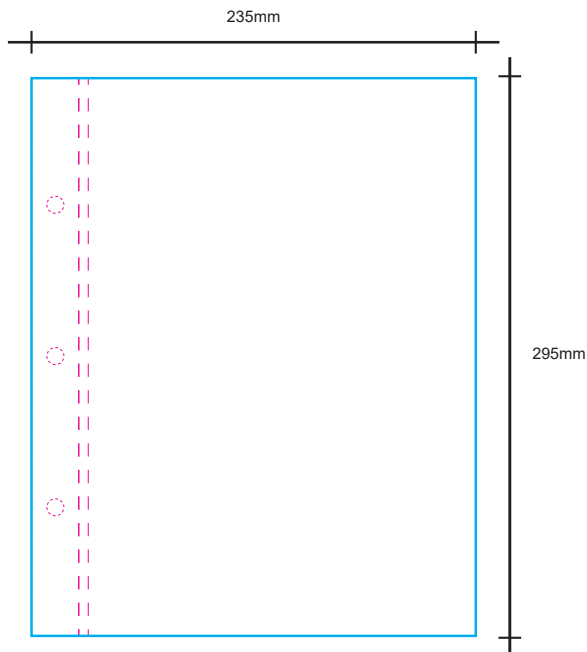

Menu Size : 240mm X 297mm

Preset Code - MM-MBL-12PP

- DS-FX135PET(HYD) - PET Film 135 micron
- LSMM-P&D - Latex Sticker (Orajel 3164) Matt with Matt Lamination

Menu Cover Front & Back
2mm Grey Chip Board with Sticker Wrapping

Menu Cover : Sticker printing size

Menu Content : PET Film printing size

Menu Cover inner : Sticker printing size