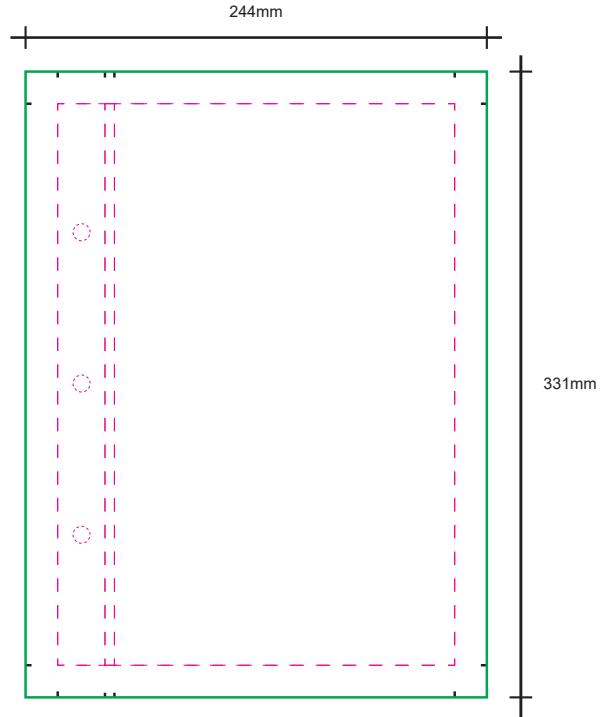

Menu Size : 210mm X 297mm

Preset Code - MM-MBA4-12PP

- DS-FX135PET(HYD) - PET Film 135 micron
- LSMM-P&D - Latex Sticker (Orajel 3164) Matt with Matt Lamination

Menu Cover Front & Back
2mm Grey Chip Board with Sticker Wrapping

Menu Cover : Sticker printing size

Menu Content : PET Film printing size

Menu Cover inner : Sticker printing size