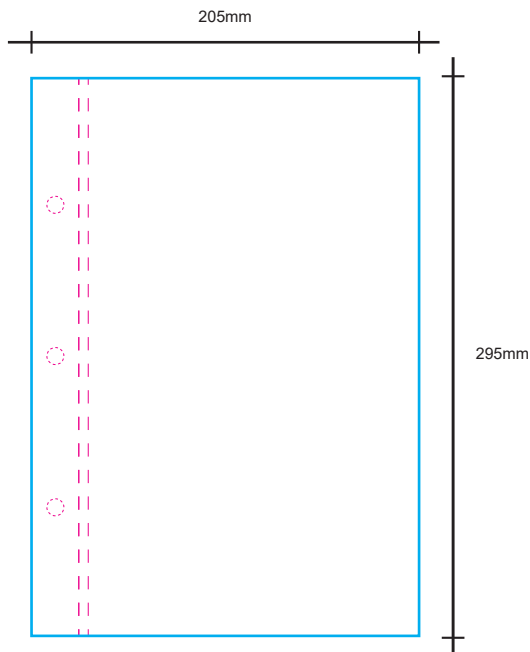

Menu Size : 210mm X 297mm

Preset Code - MM-MBA4-12PP

- DS-FX135PET(HYD) - PET Film 135 micron
- LSMM-P&D - Latex Sticker (Orajel 3164) Matt with Matt Lamination

Menu Cover Front & Back
2mm Grey Chip Board with Sticker Wrapping

Menu Cover : Sticker printing size

Menu Content : PET Film printing size

Menu Cover inner : Sticker printing size