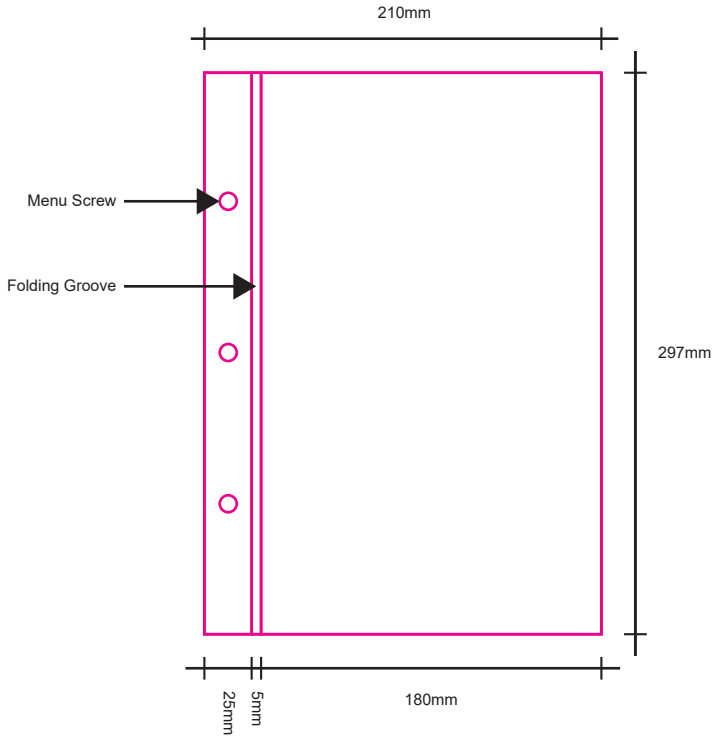

Menu Size : 210mm X 297mm

Preset Code - MM-MBA4-12PP

- DS-FX135PET(HYD) - PET Film 135 micron
- LSMM-P&D - Latex Sticker (Orajel 3164) Matt with Matt Lamination

Menu Cover Front & Back
2mm Grey Chip Board with Sticker Wrapping

Menu Cover : Sticker printing size

Menu Content : PET Film printing size

Menu Cover inner : Sticker printing size