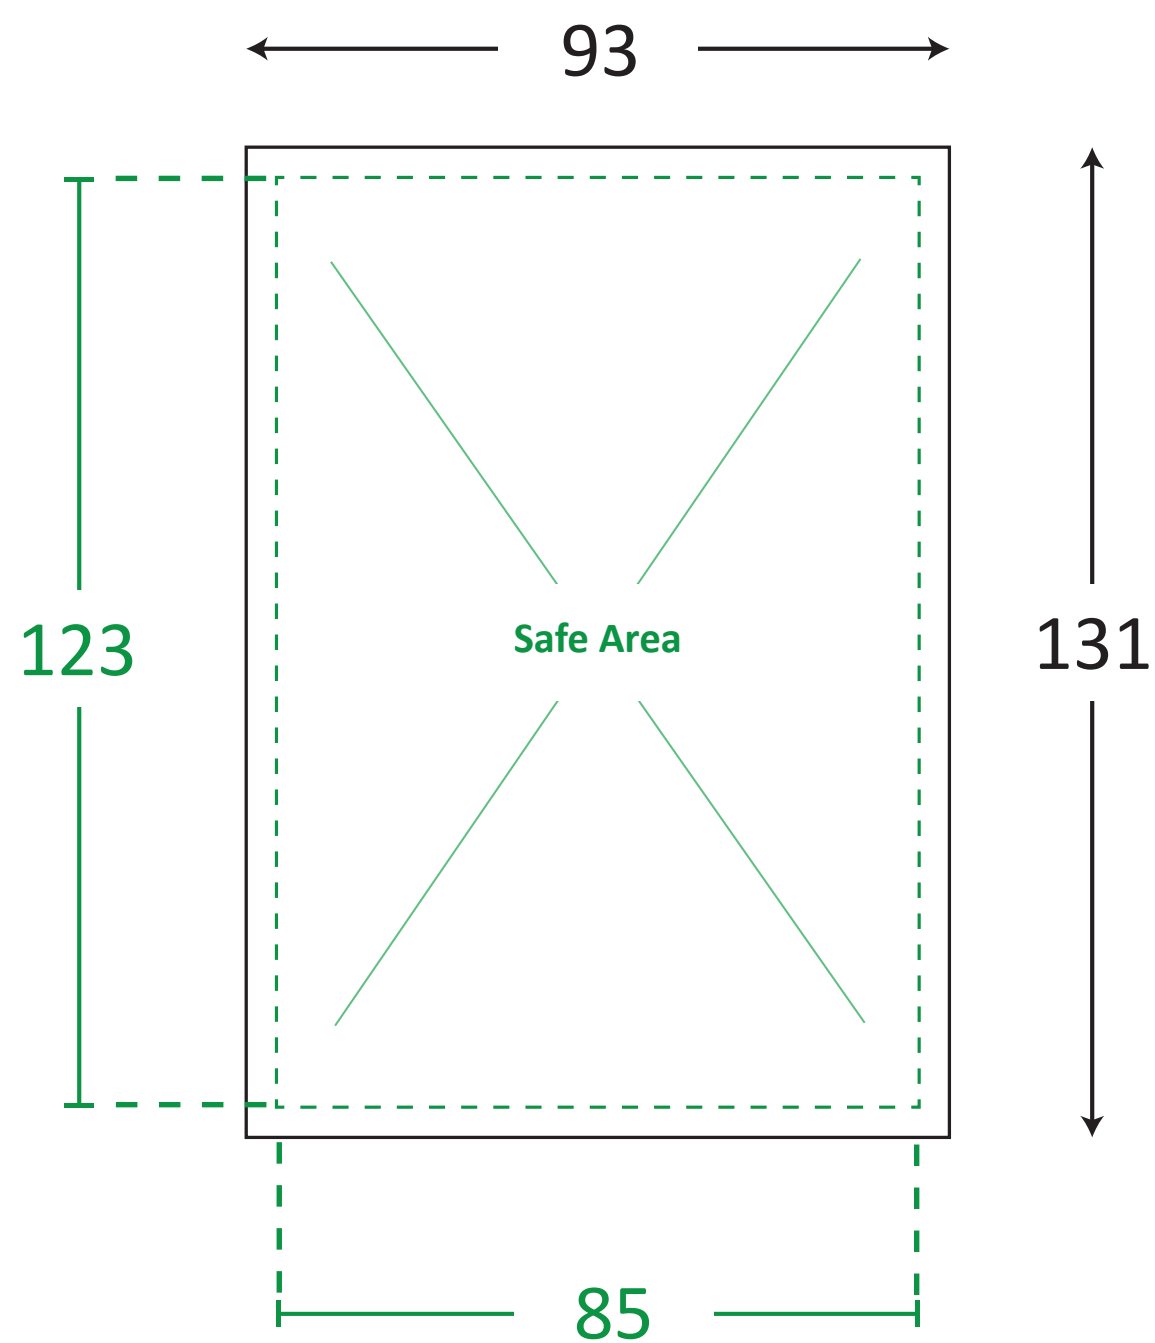

TEMPLATE GUIDE FOR PRINTING PRODUCTS

Unit : Millimetres (mm)

----- Safe Area
_____ Print Area

ARTWORK GUIDELINES

Color Format : CMYK

Submit File Without Markings

File Format : PDF, EPS

Important Text & Images In Safe Area