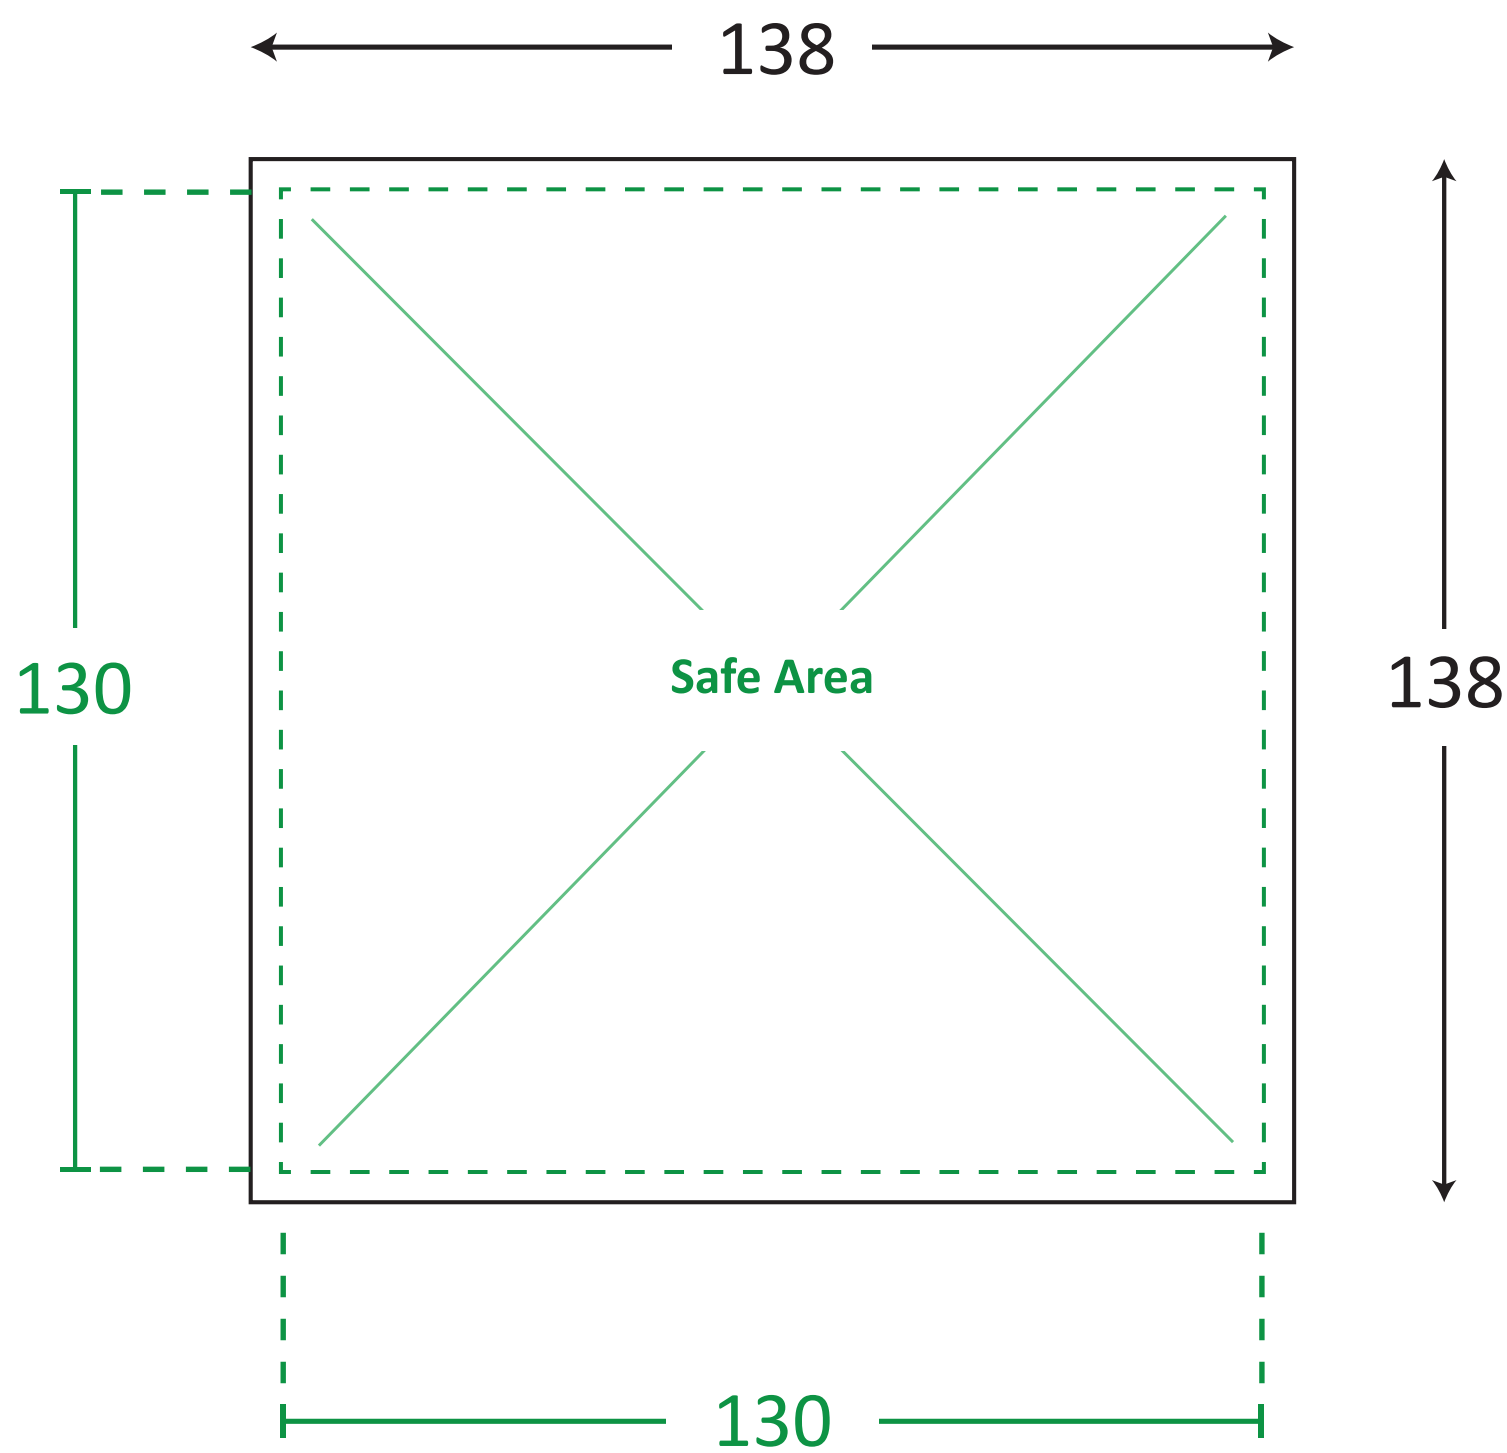

TEMPLATE GUIDE FOR PRINTING PRODUCTS

Unit : Millimetres (mm)

----- Safe Area
_____ Print Area

ARTWORK GUIDELINES

Color Format : CMYK

Submit File Without Markings

File Format : PDF, EPS

Important Text & Images In Safe Area