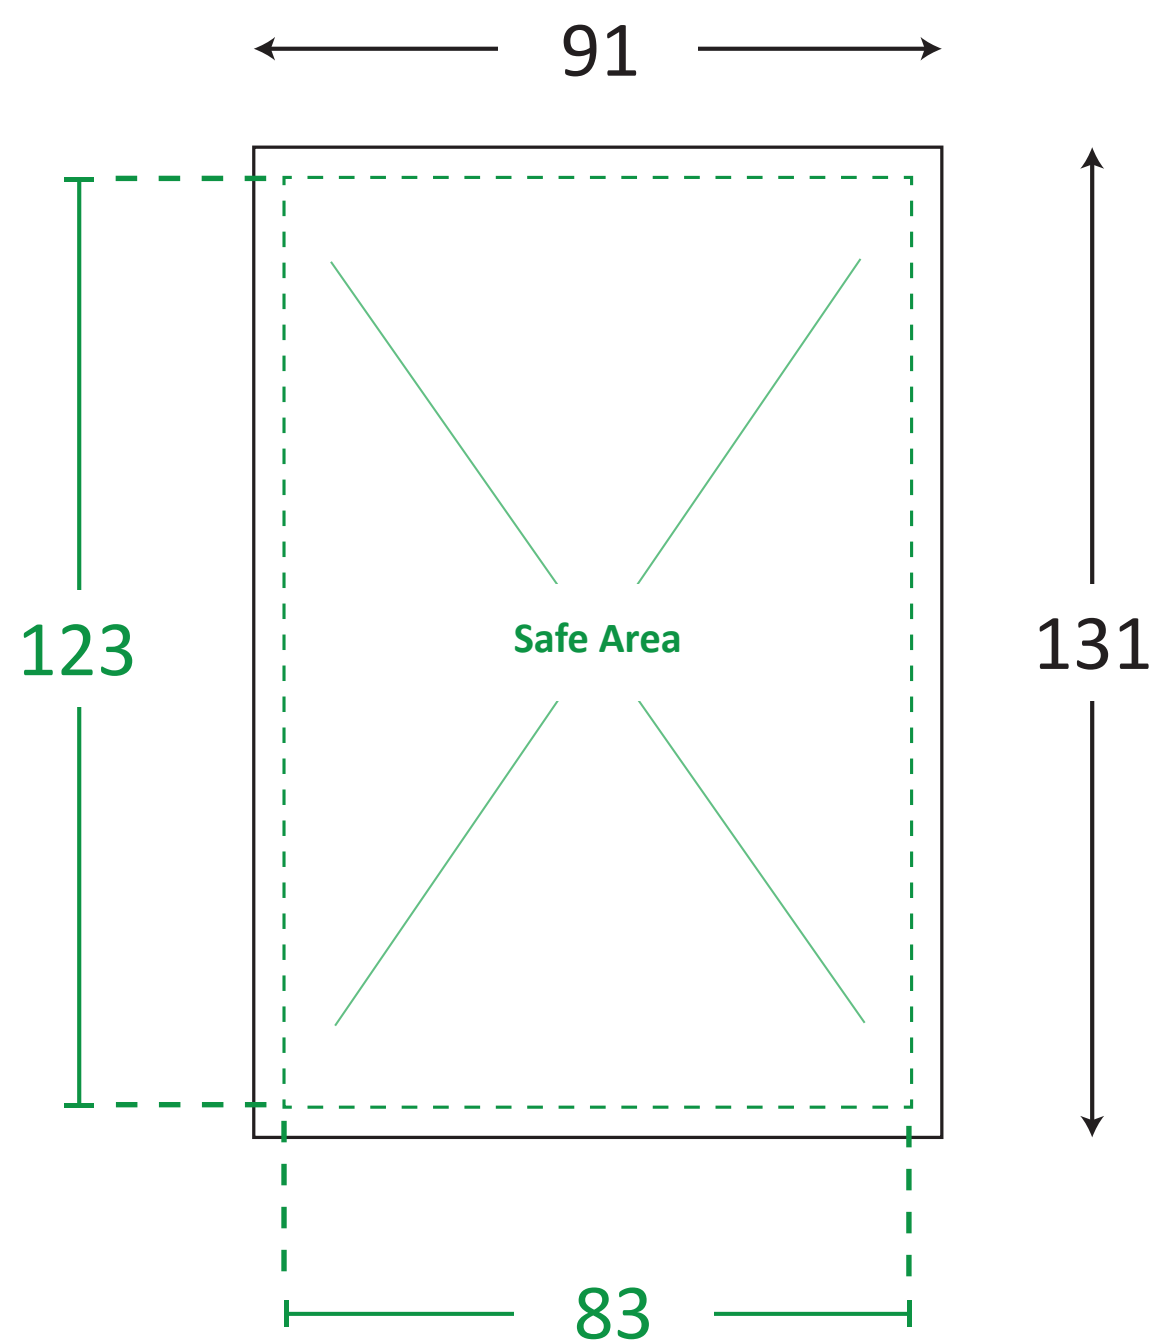

TEMPLATE GUIDE FOR PRINTING PRODUCTS

Unit : Millimetres (mm)

----- Safe Area
_____ Print Area

ARTWORK GUIDELINES

Color Format : CMYK

Submit File Without Markings

File Format : PDF, EPS

Important Text & Images In Safe Area