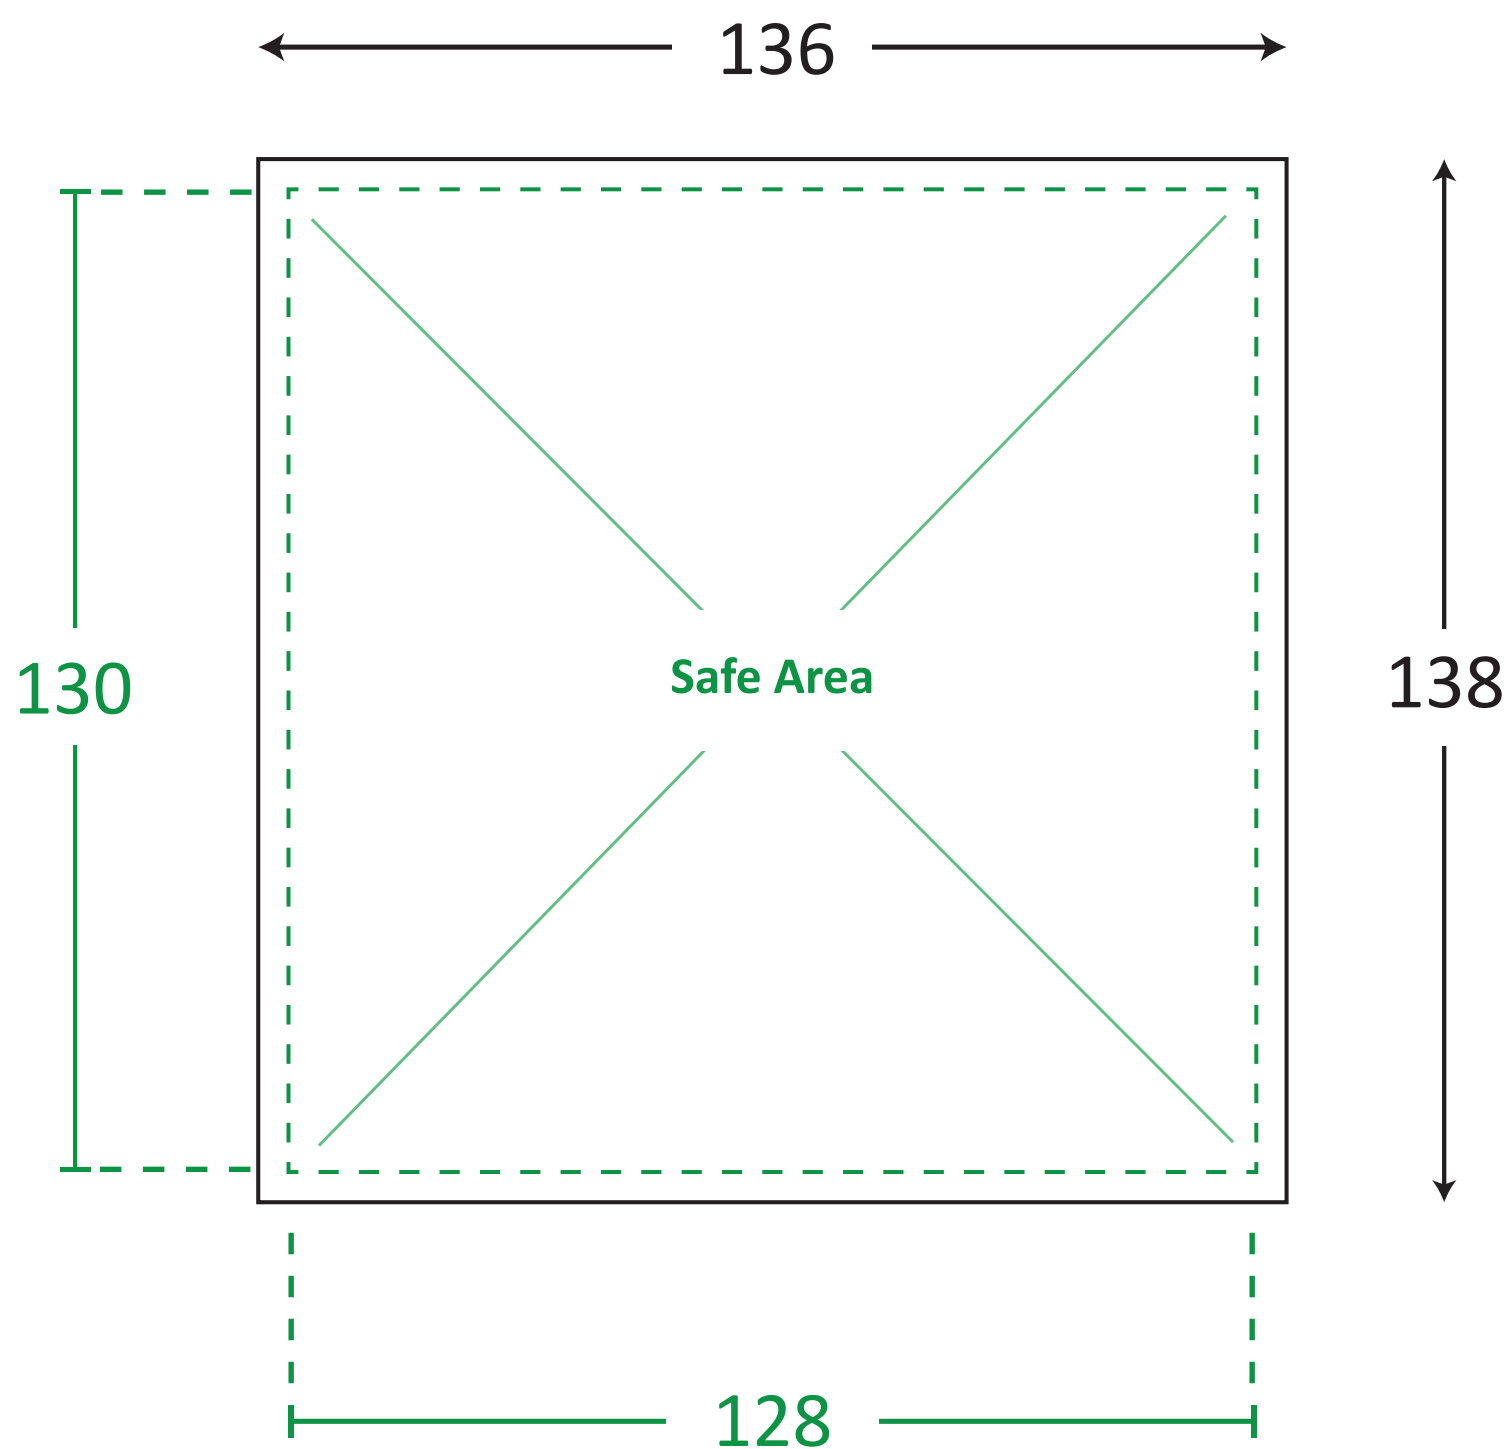

TEMPLATE GUIDE FOR PRINTING PRODUCTS

Unit : Millimetres (mm)

----- Safe Area
_____ Print Area

ARTWORK GUIDELINES

Color Format : CMYK

Submit File Without Markings

File Format : PDF, EPS

Important Text & Images In Safe Area