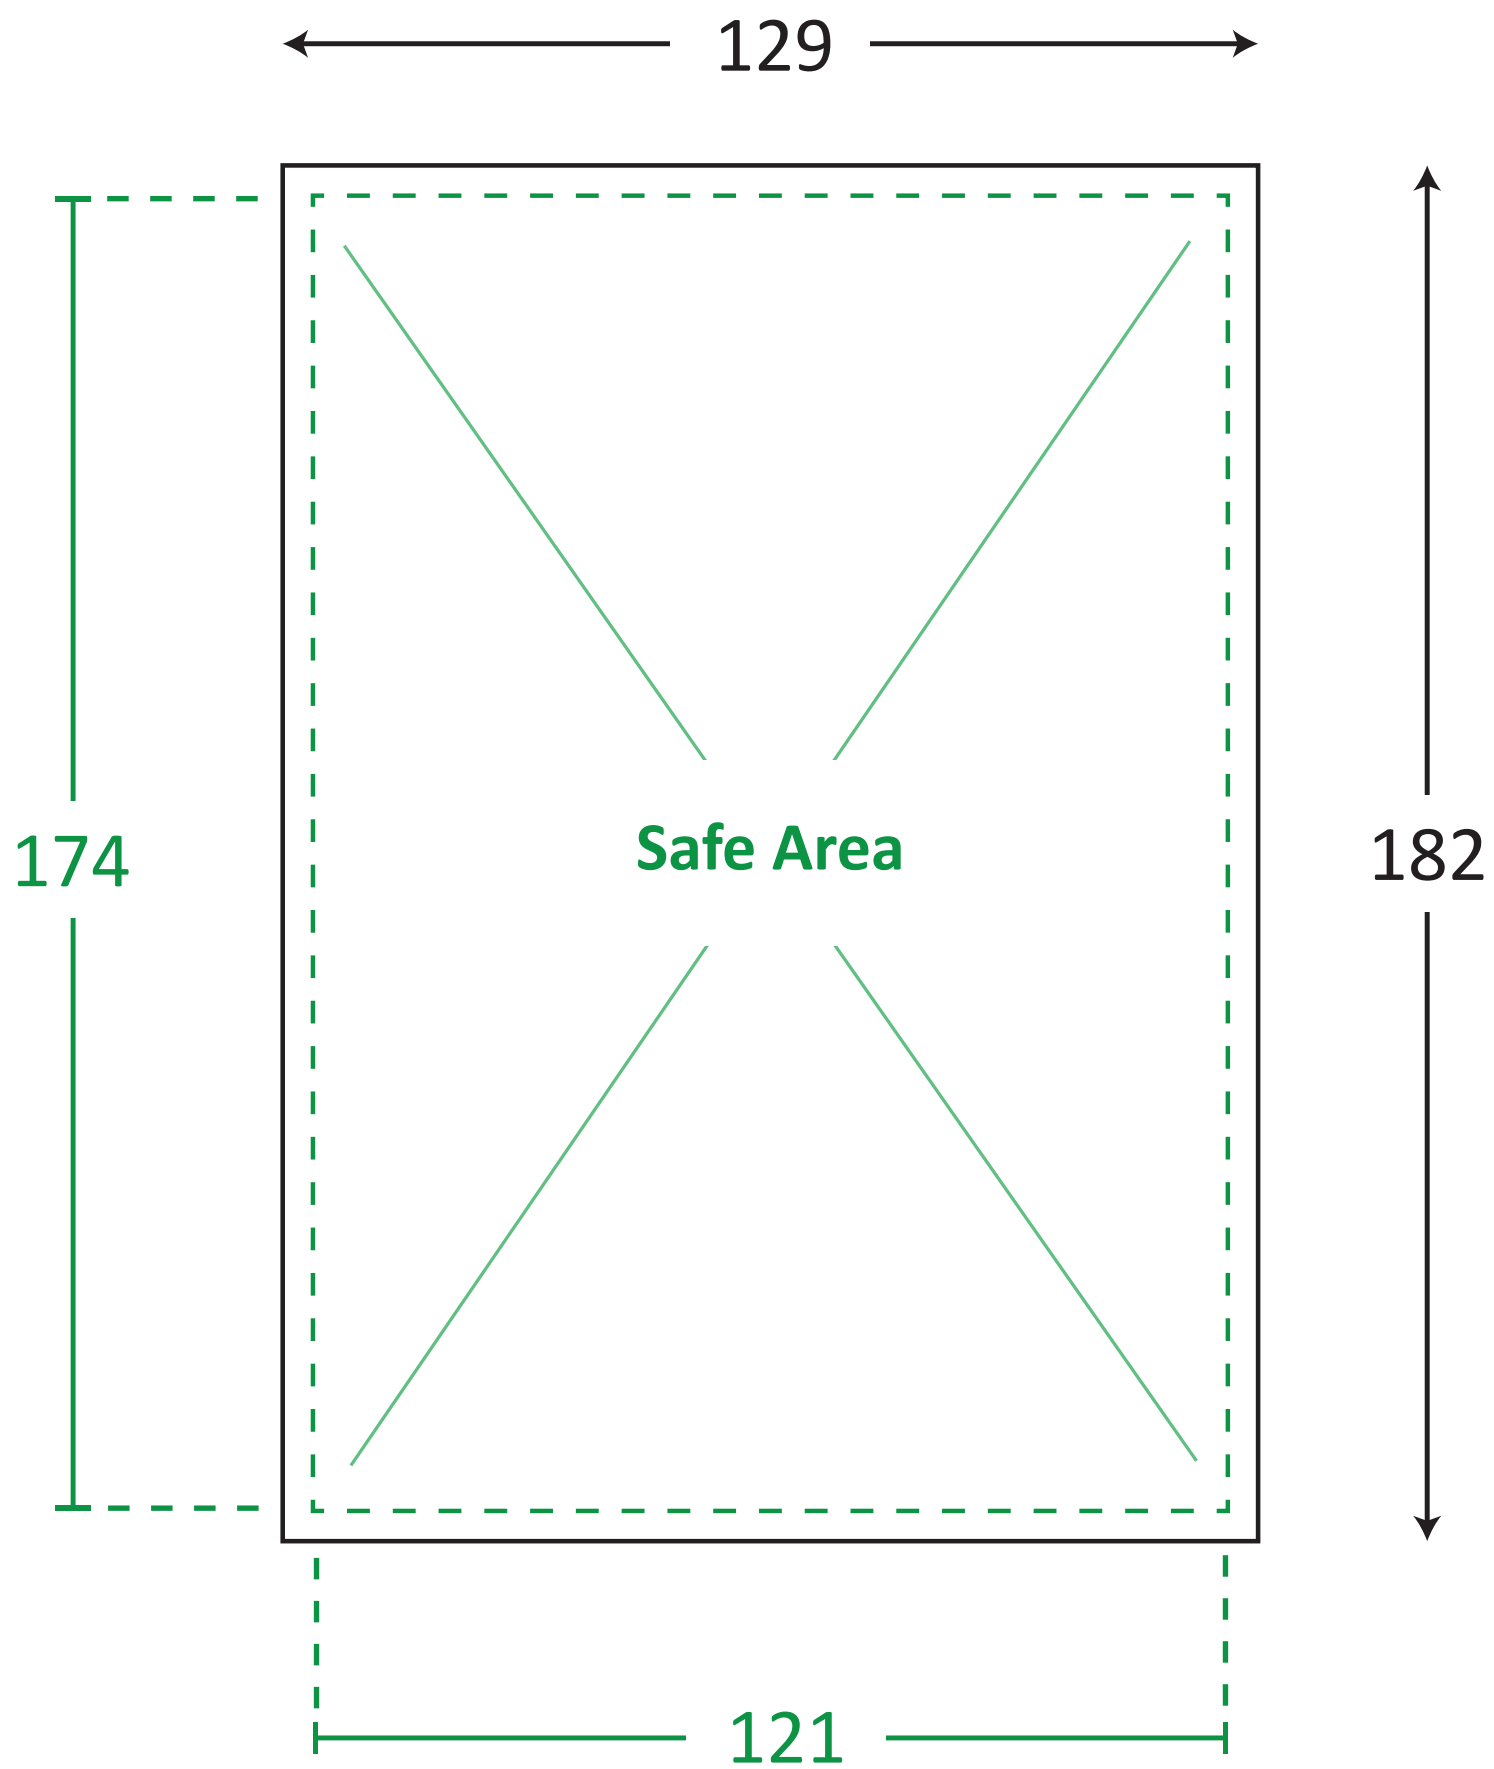

TEMPLATE GUIDE FOR PRINTING PRODUCTS

Unit : Millimetres (mm)

----- Safe Area
 _____ Print Area

ARTWORK GUIDELINES

Color Format : CMYK

Submit File Without Markings

File Format : PDF, EPS

Important Text & Images In Safe Area