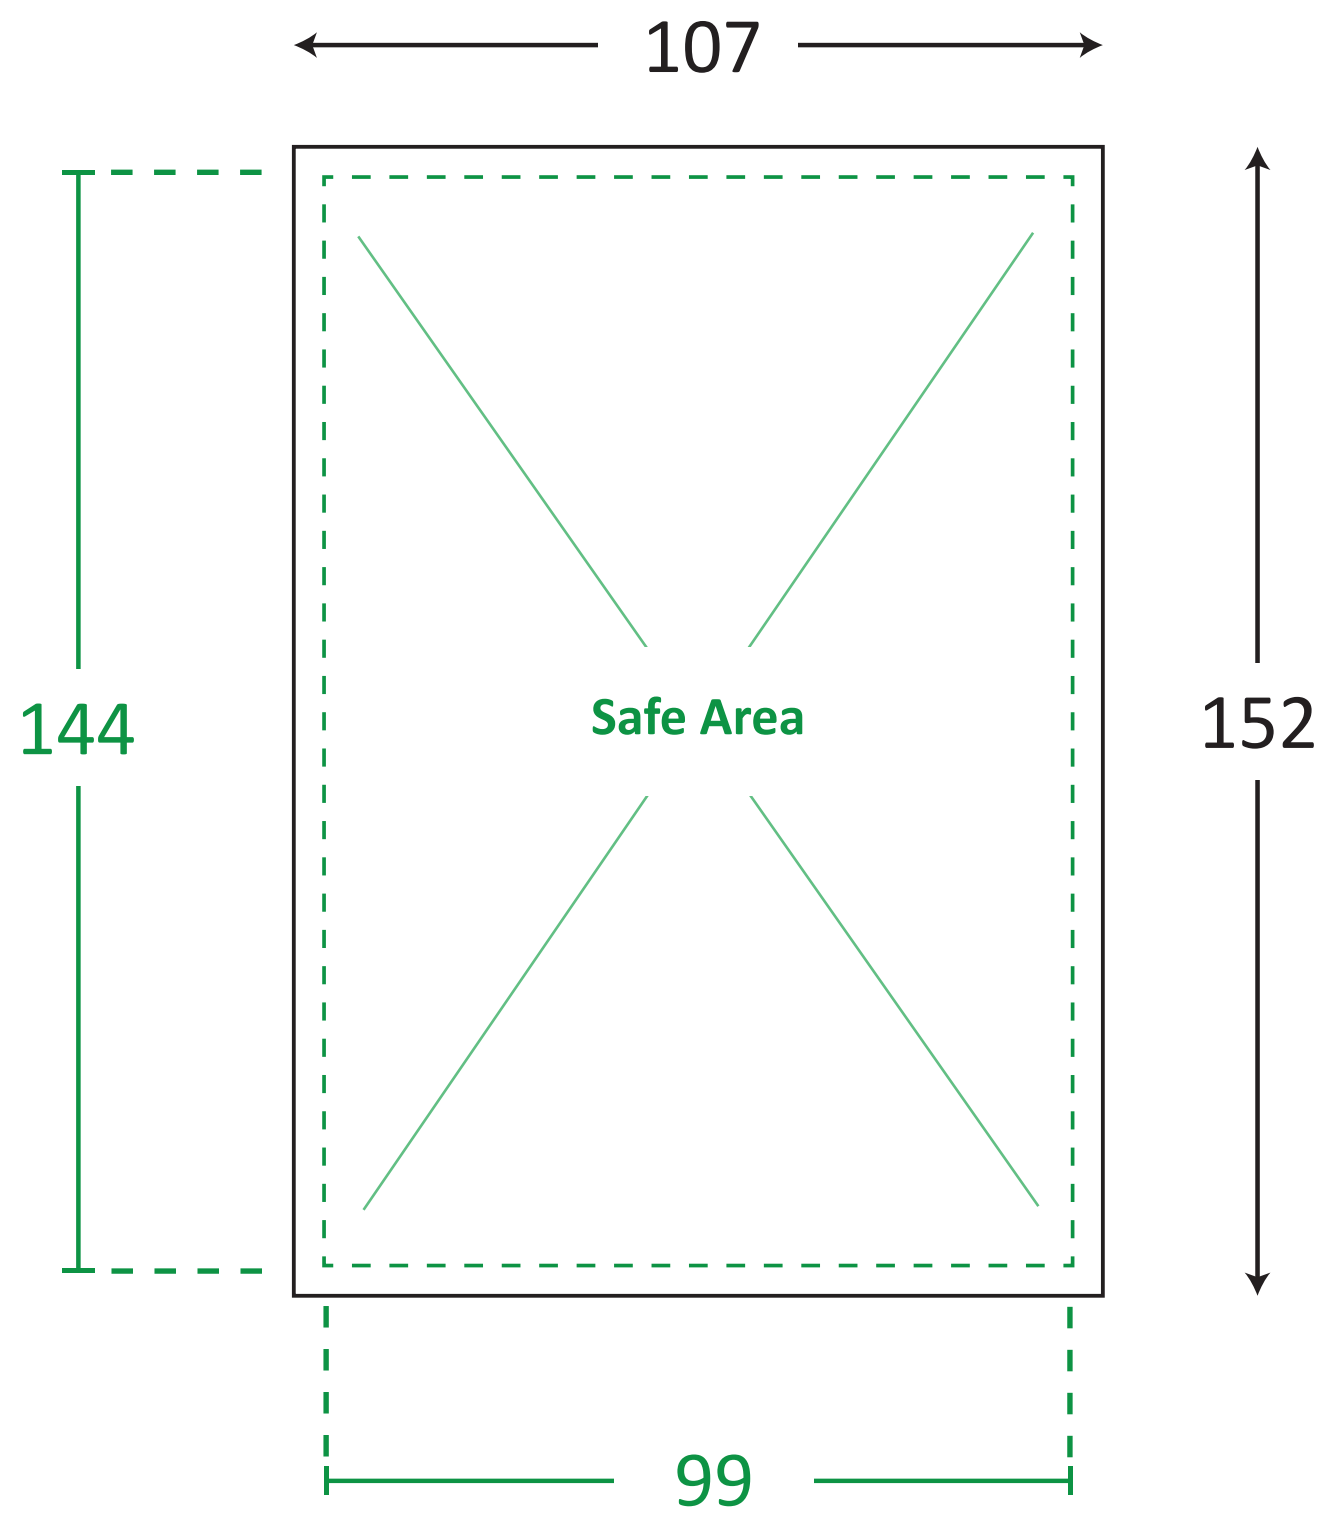

TEMPLATE GUIDE FOR PRINTING PRODUCTS

Unit : Millimetres (mm)

----- Safe Area
 _____ Print Area

ARTWORK GUIDELINES

Color Format : CMYK

Submit File Without Markings

File Format : PDF, EPS

Important Text & Images In Safe Area