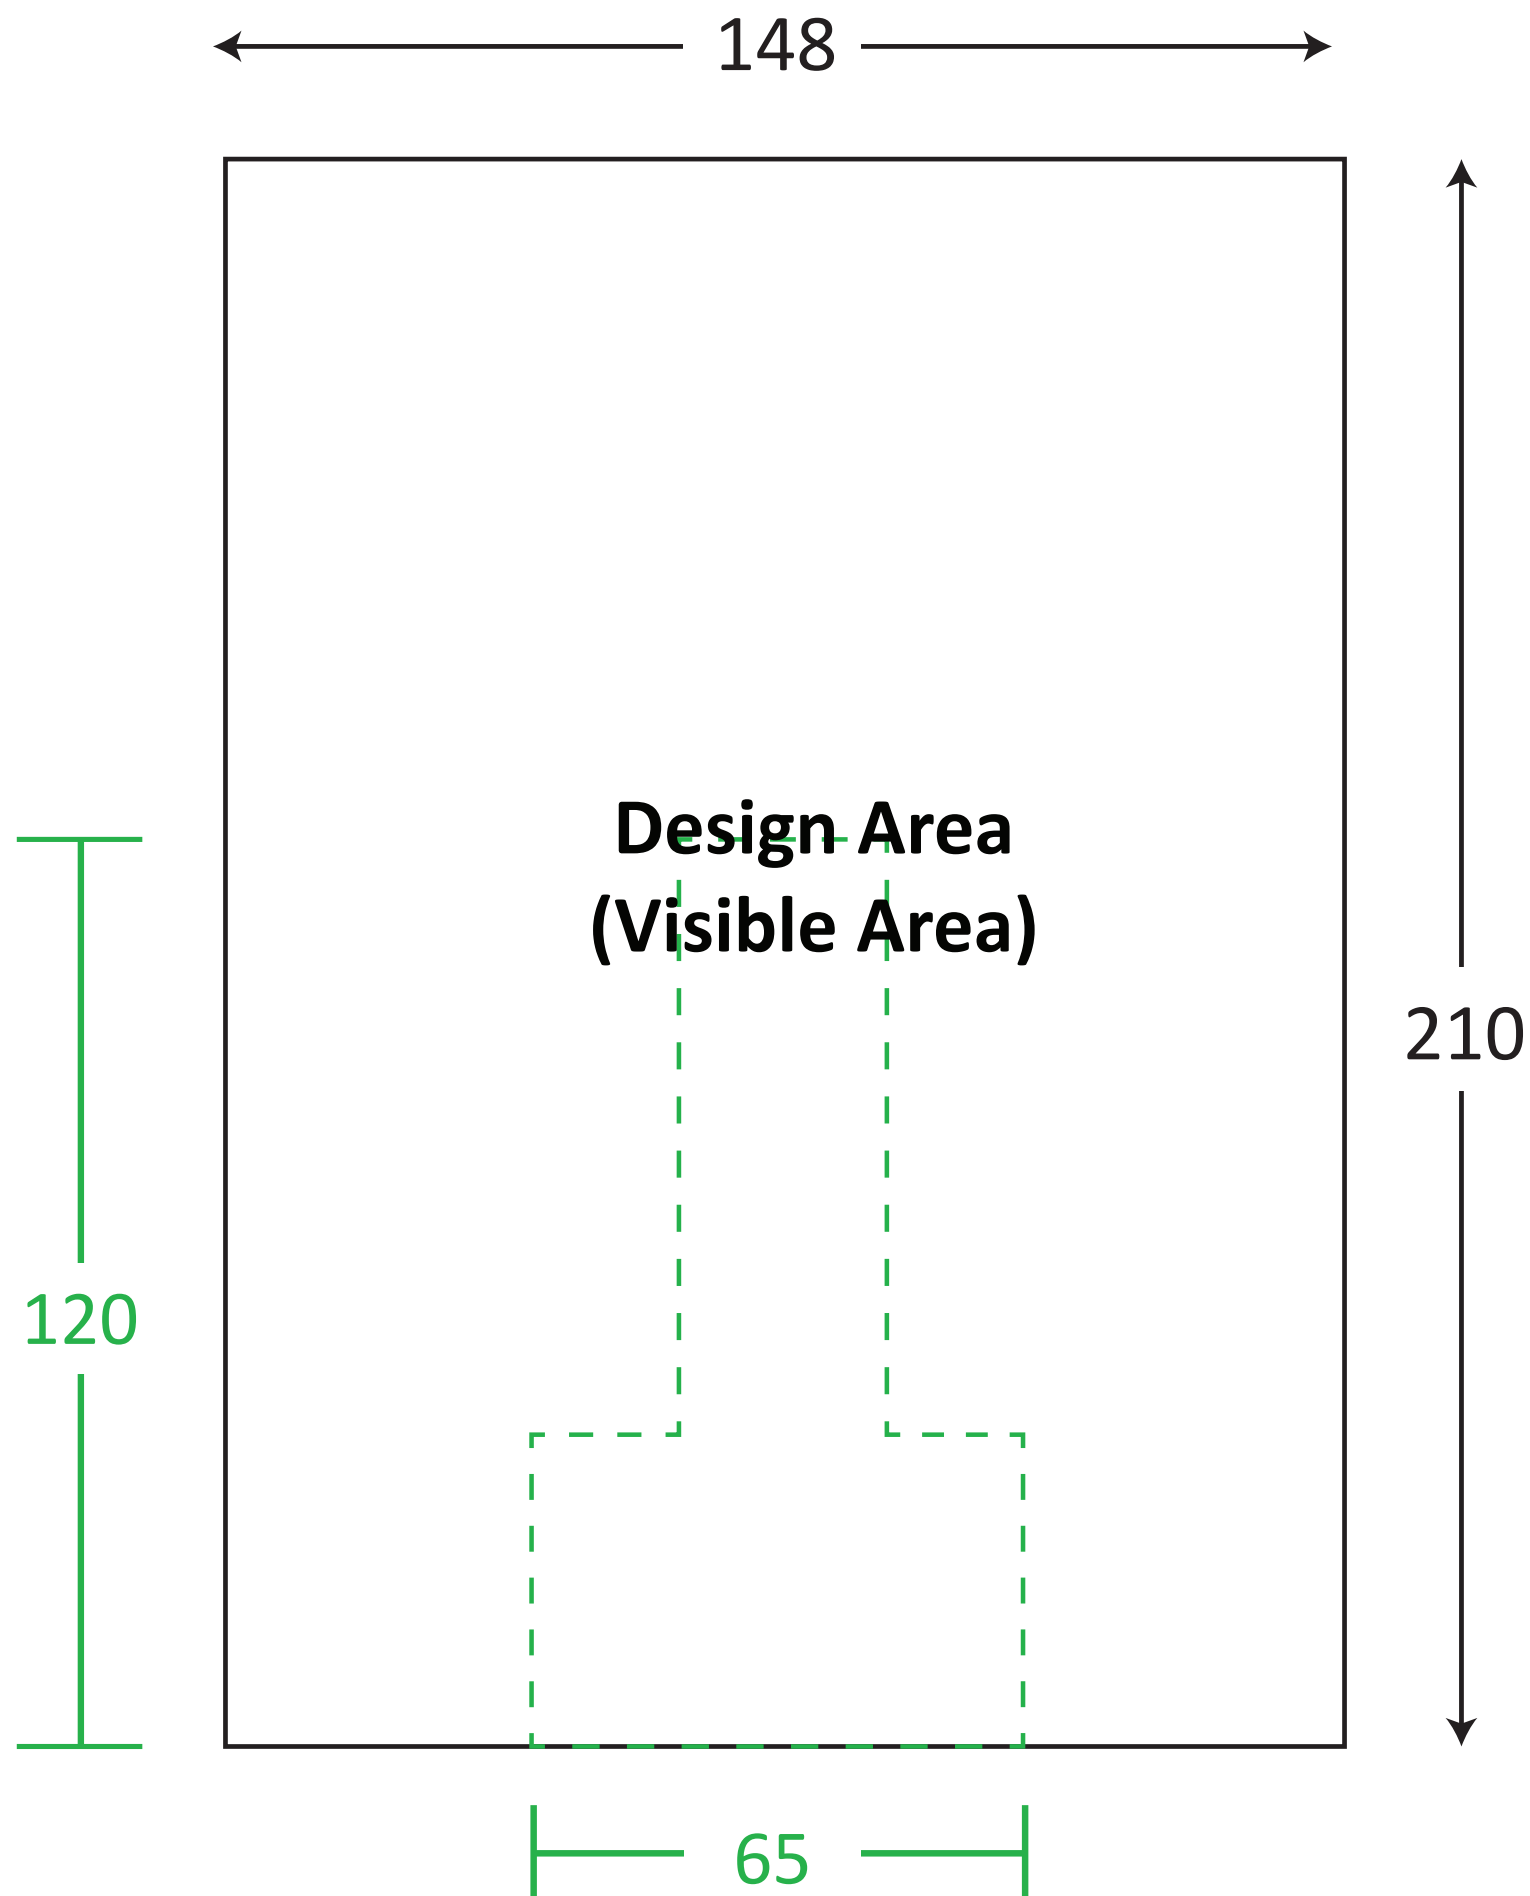

Paper Standee (A5)

TEMPLATE GUIDE FOR PRINTING

Unit : Millimetres (mm)

————— Paper Standee
————— Print Area

ARTWORK GUIDELINES

Color Format : CMYK

Submit File Without Markings

File Format : PDF, EPS

All images must bigger than dotted line