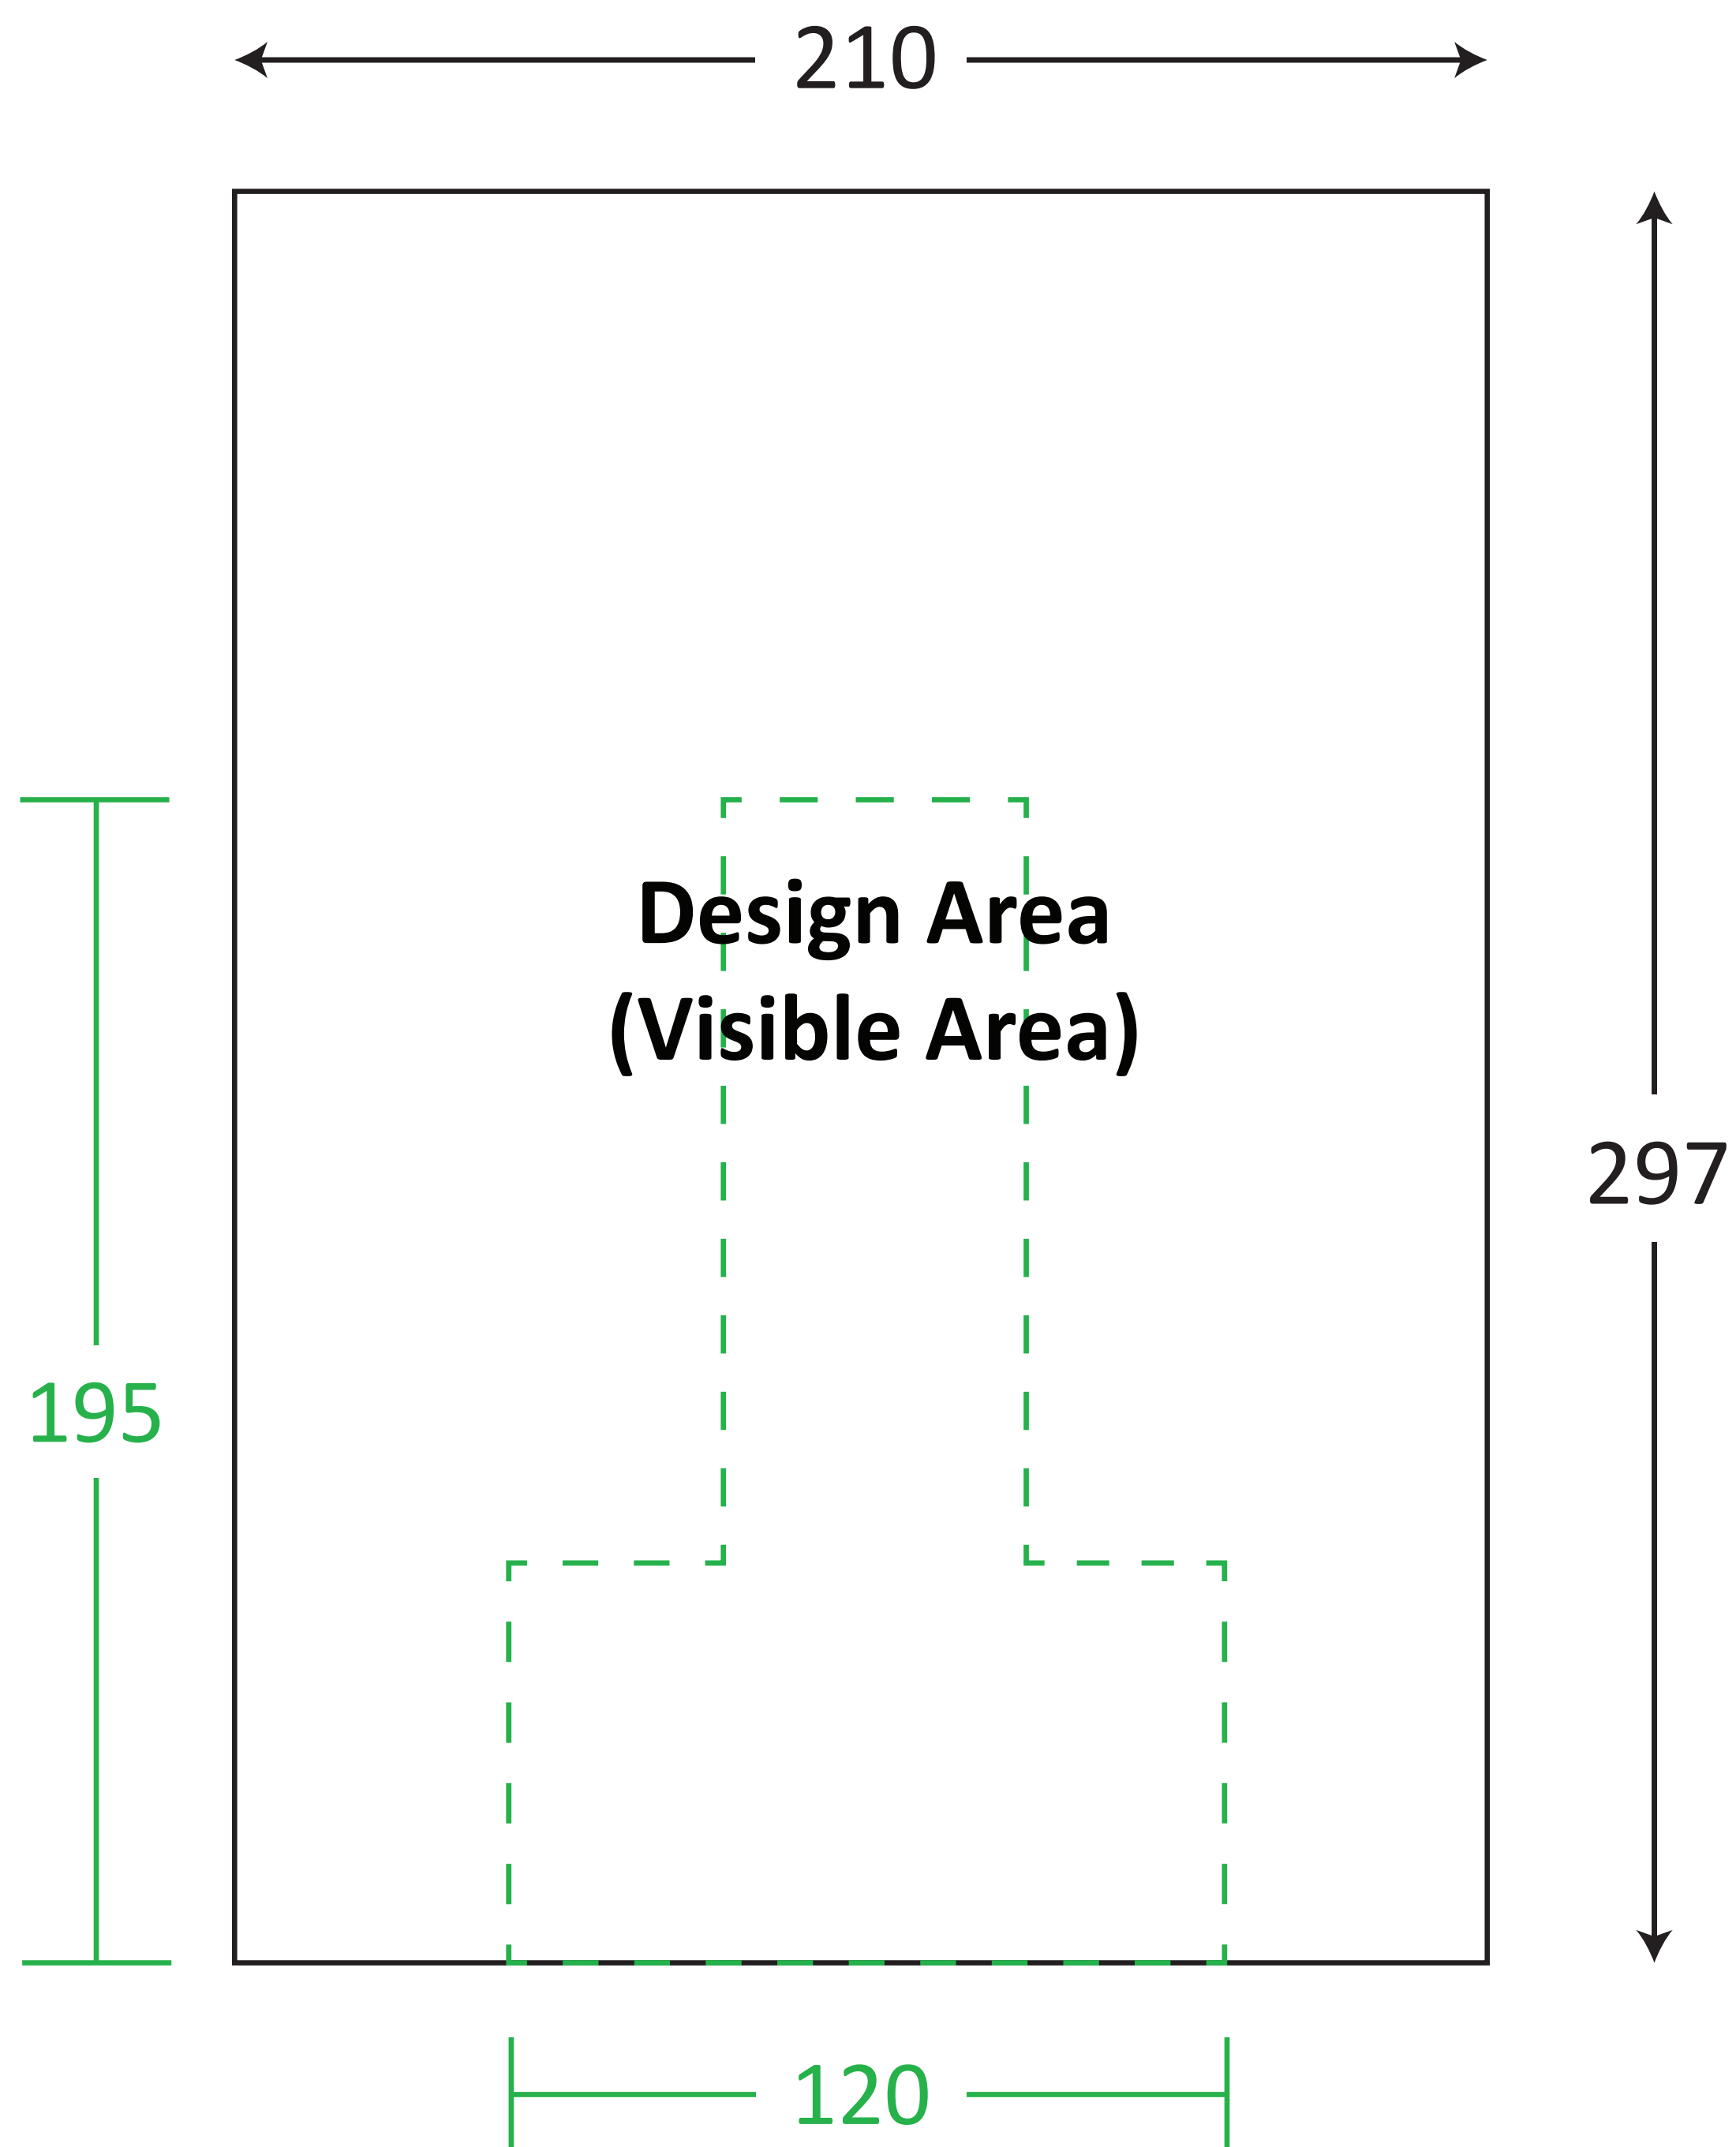

Paper Standee (A4)

TEMPLATE GUIDE FOR PRINTING

Unit : Millimetres (mm)

————— Paper Standee
————— Print Area

ARTWORK GUIDELINES

Color Format : CMYK

Submit File Without Markings

File Format : PDF, EPS

All images must bigger than dotted line