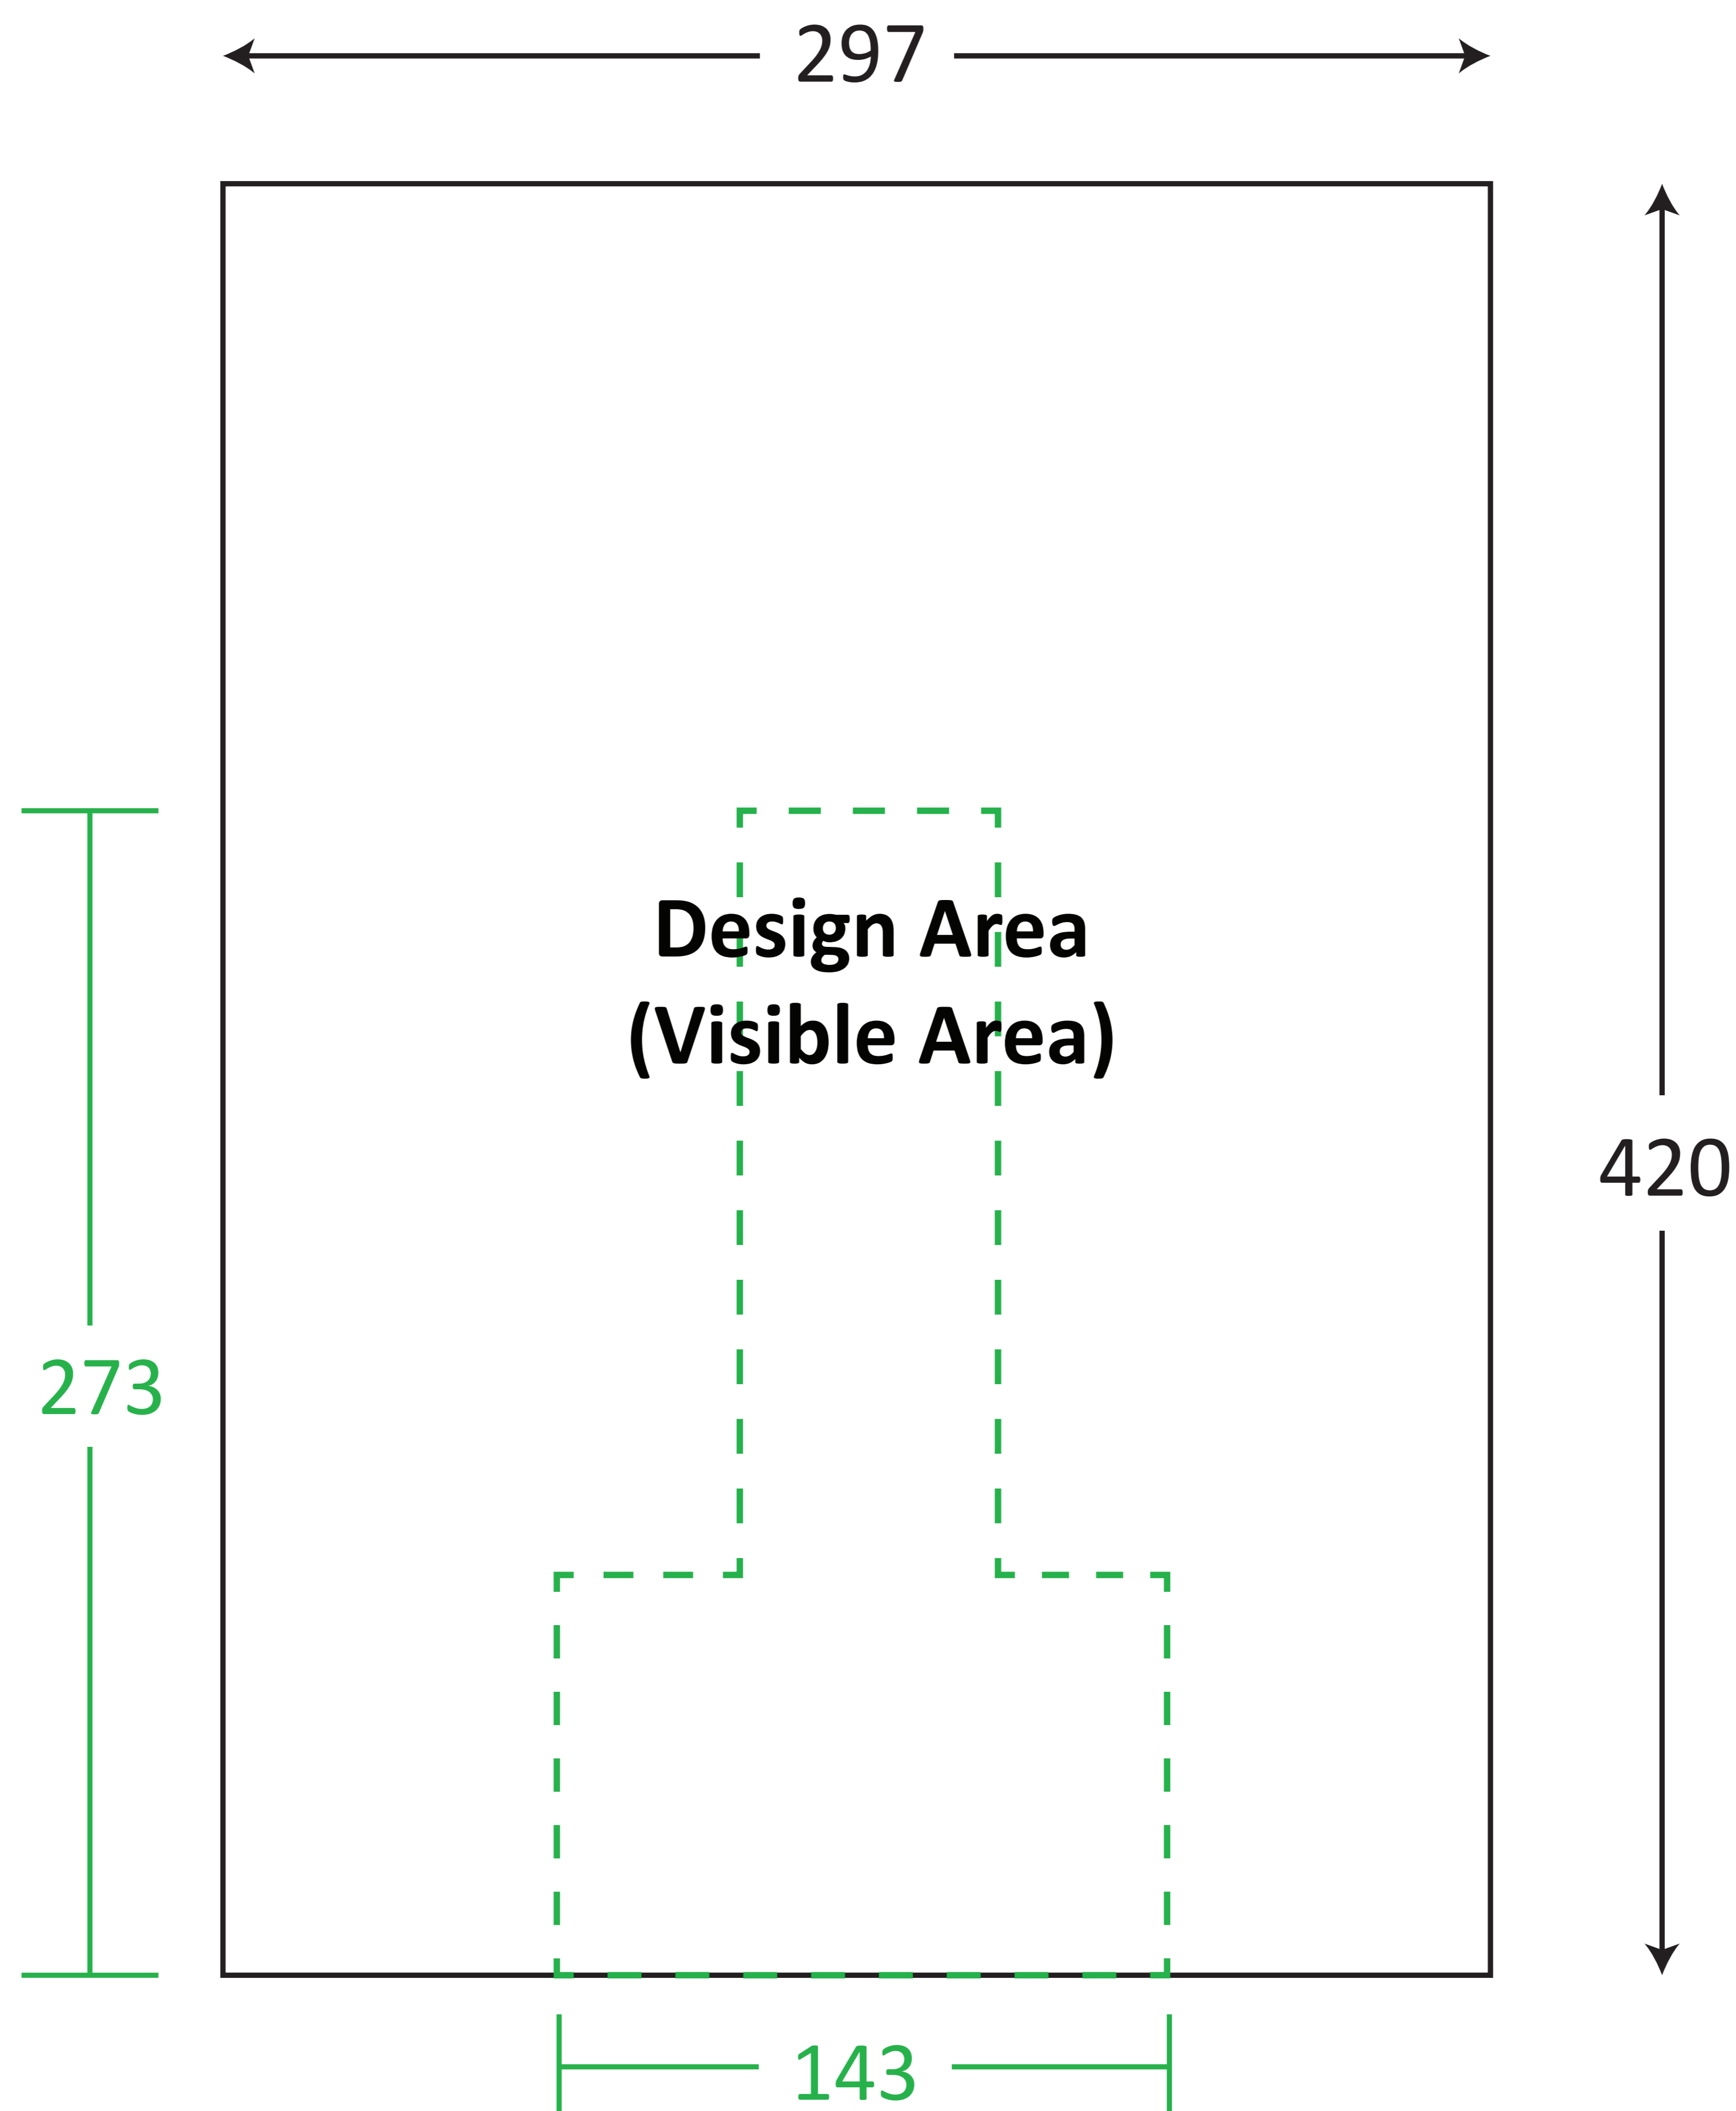

Paper Standee (A3)

TEMPLATE GUIDE FOR PRINTING

Unit : Millimetres (mm)

————— Paper Standee
————— Print Area

ARTWORK GUIDELINES

Color Format : CMYK

Submit File Without Markings

File Format : PDF, EPS

All images must bigger than dotted line