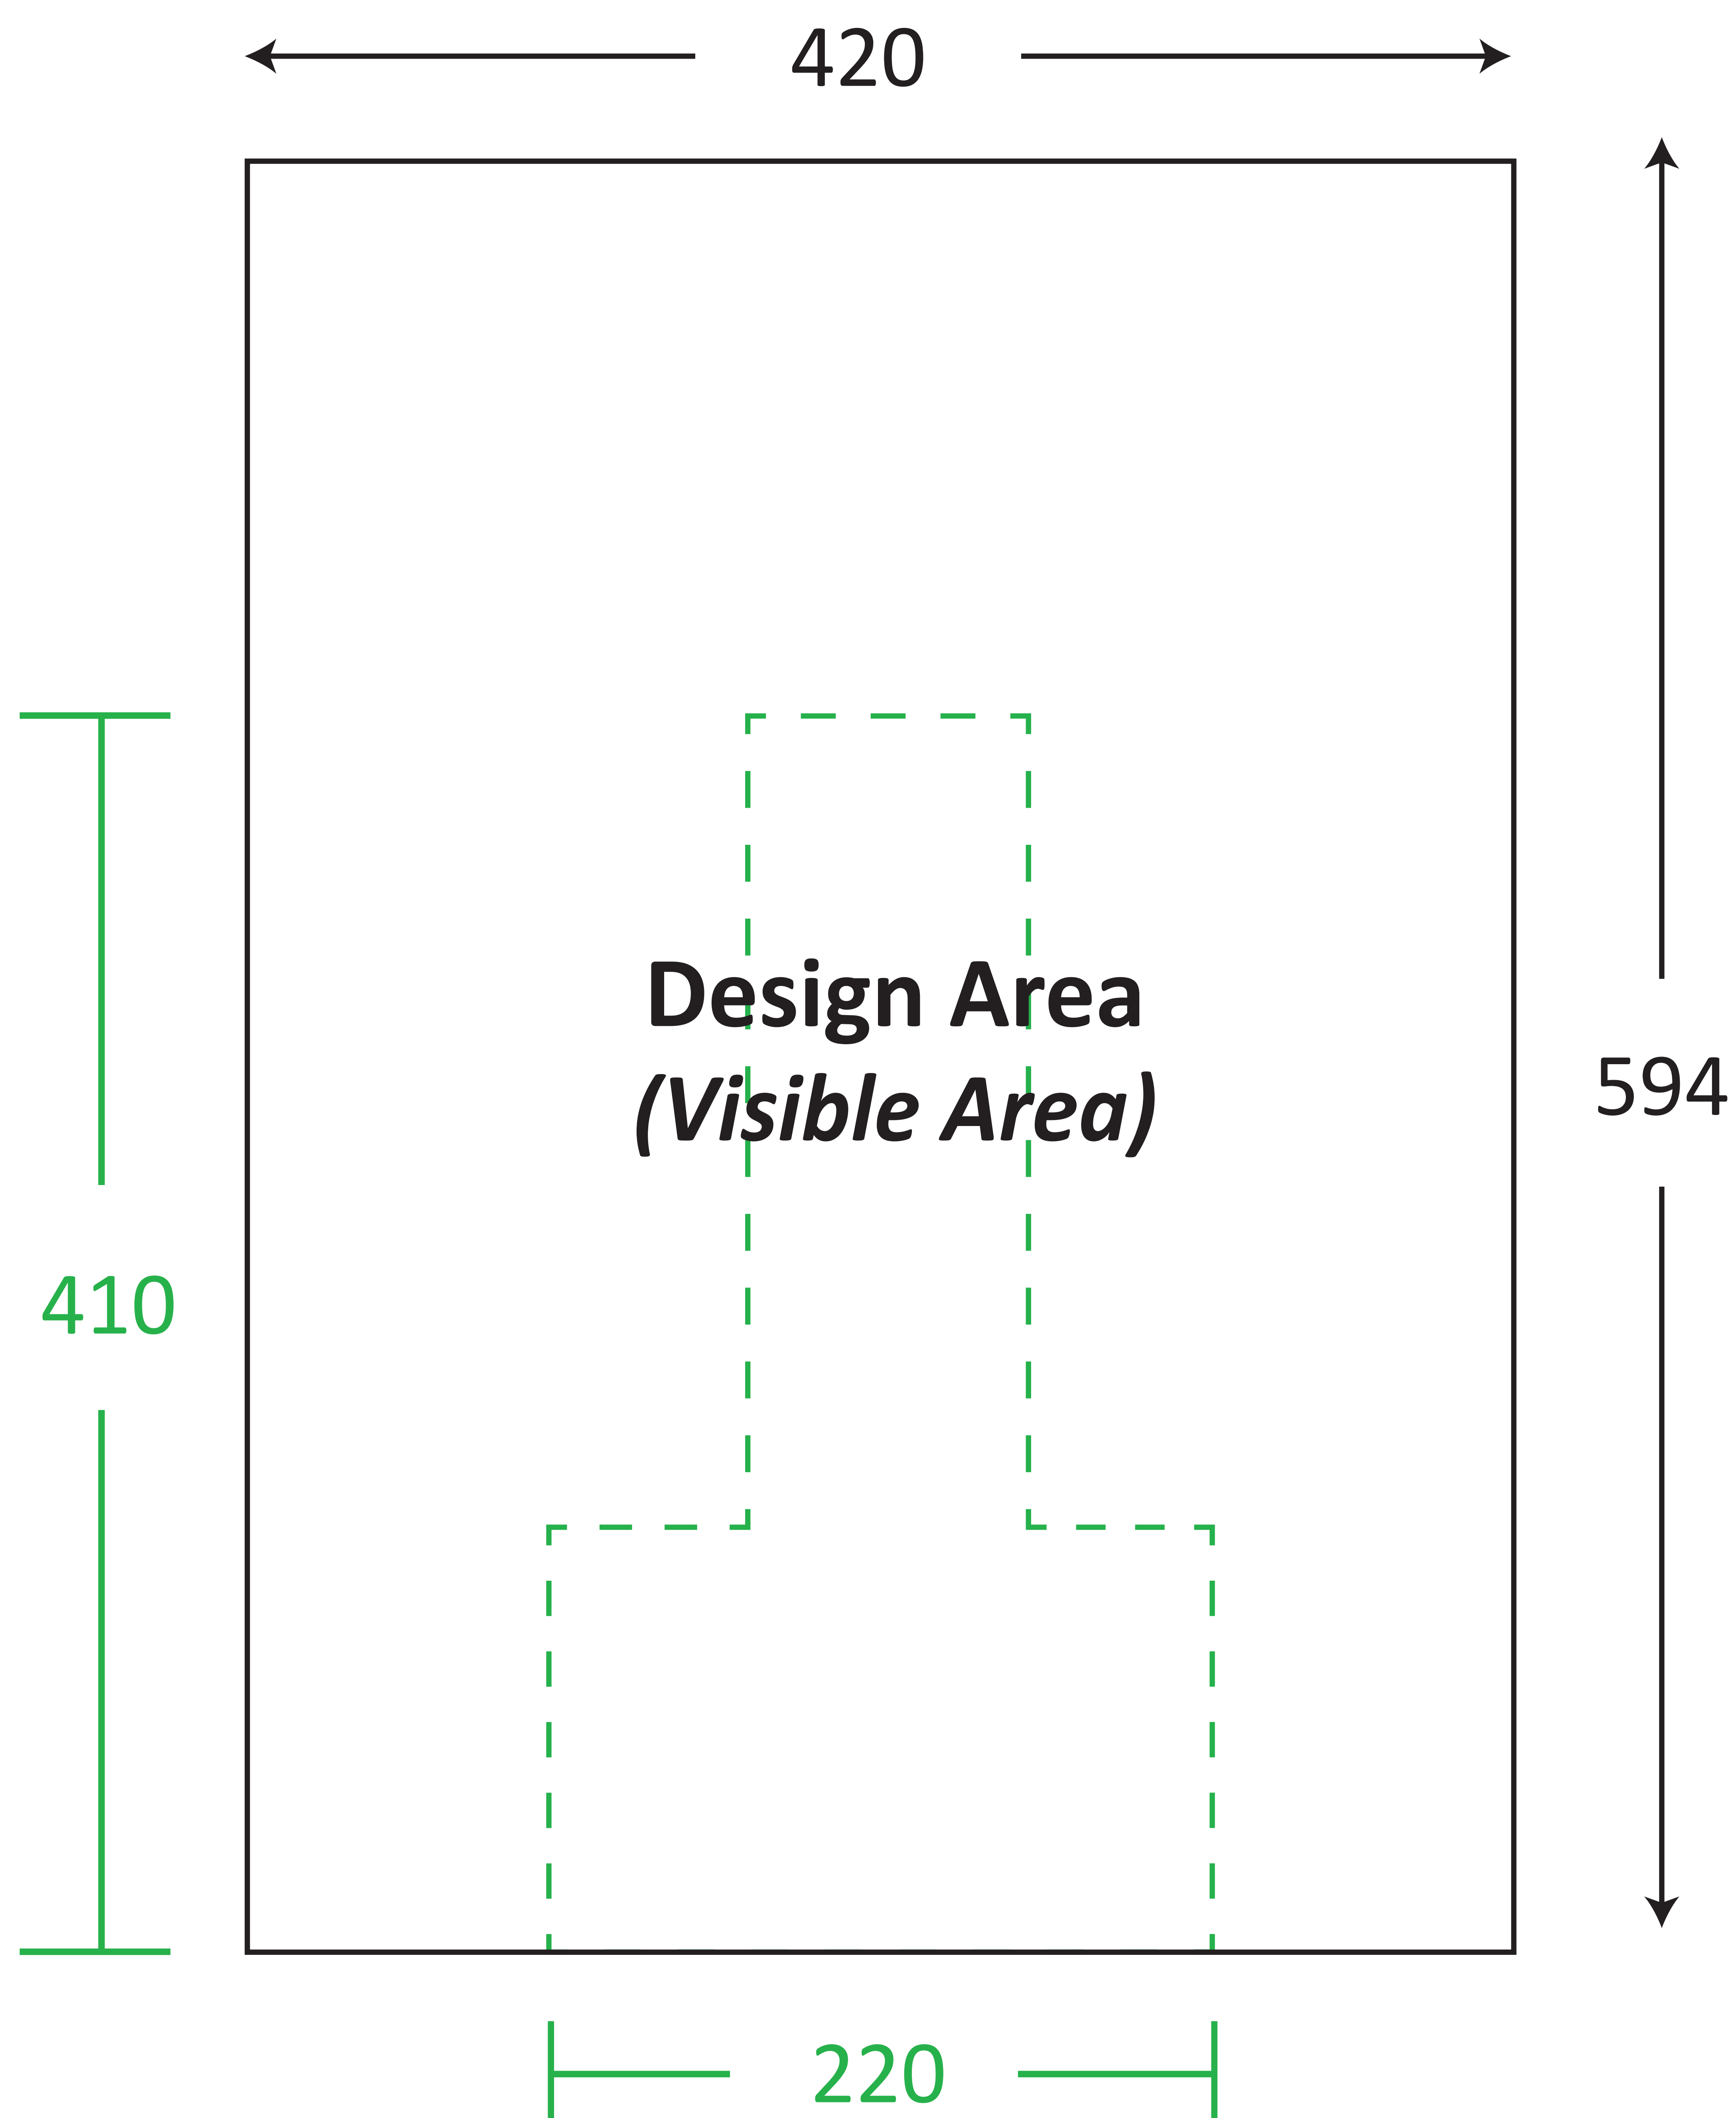

# Paper Standee (A2)

## TEMPLATE GUIDE FOR PRINTING

Unit : Millimetres (mm)

————— Paper Standee  
————— Print Area

## ARTWORK GUIDELINES

Color Format : CMYK

Submit File Without Markings

File Format : PDF, EPS

All images must bigger than dotted line