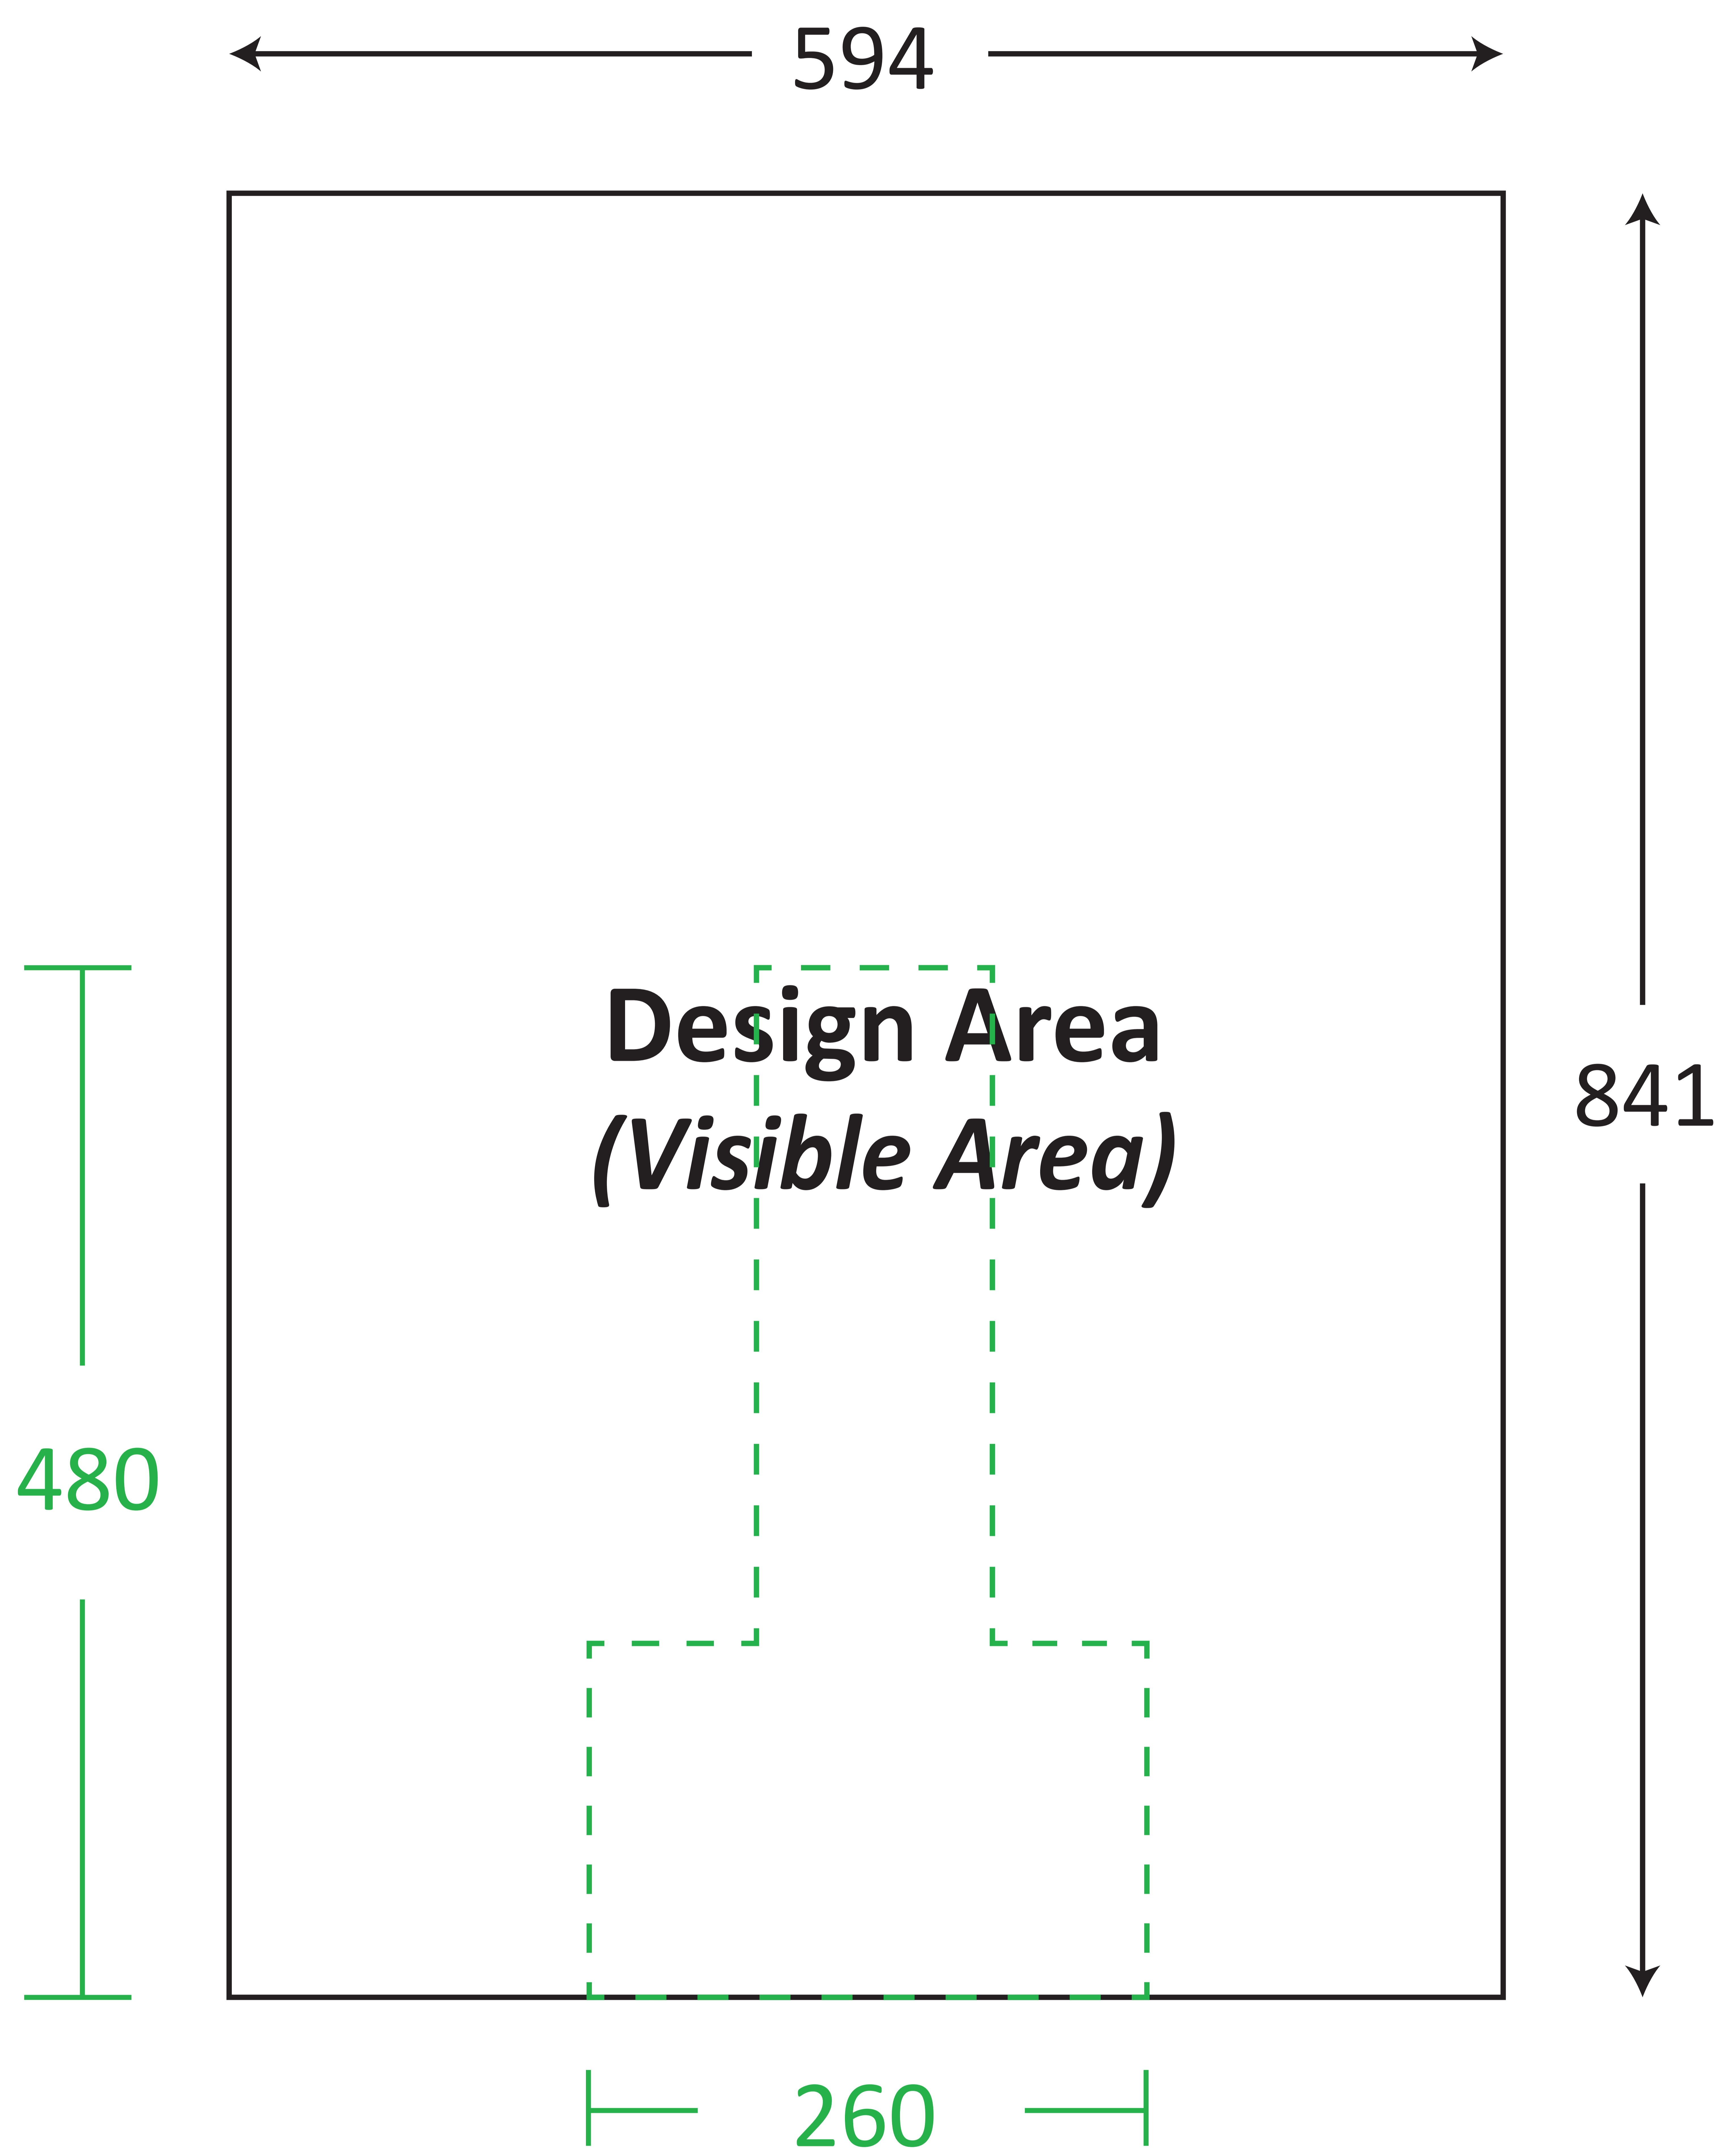

Paper Standee (A1)

TEMPLATE GUIDE FOR PRINTING

Unit : Millimetres (mm)

————— Paper Standee
————— Print Area

ARTWORK GUIDELINES

Color Format : CMYK

Submit File Without Markings

File Format : PDF, EPS

All images must bigger than dotted line