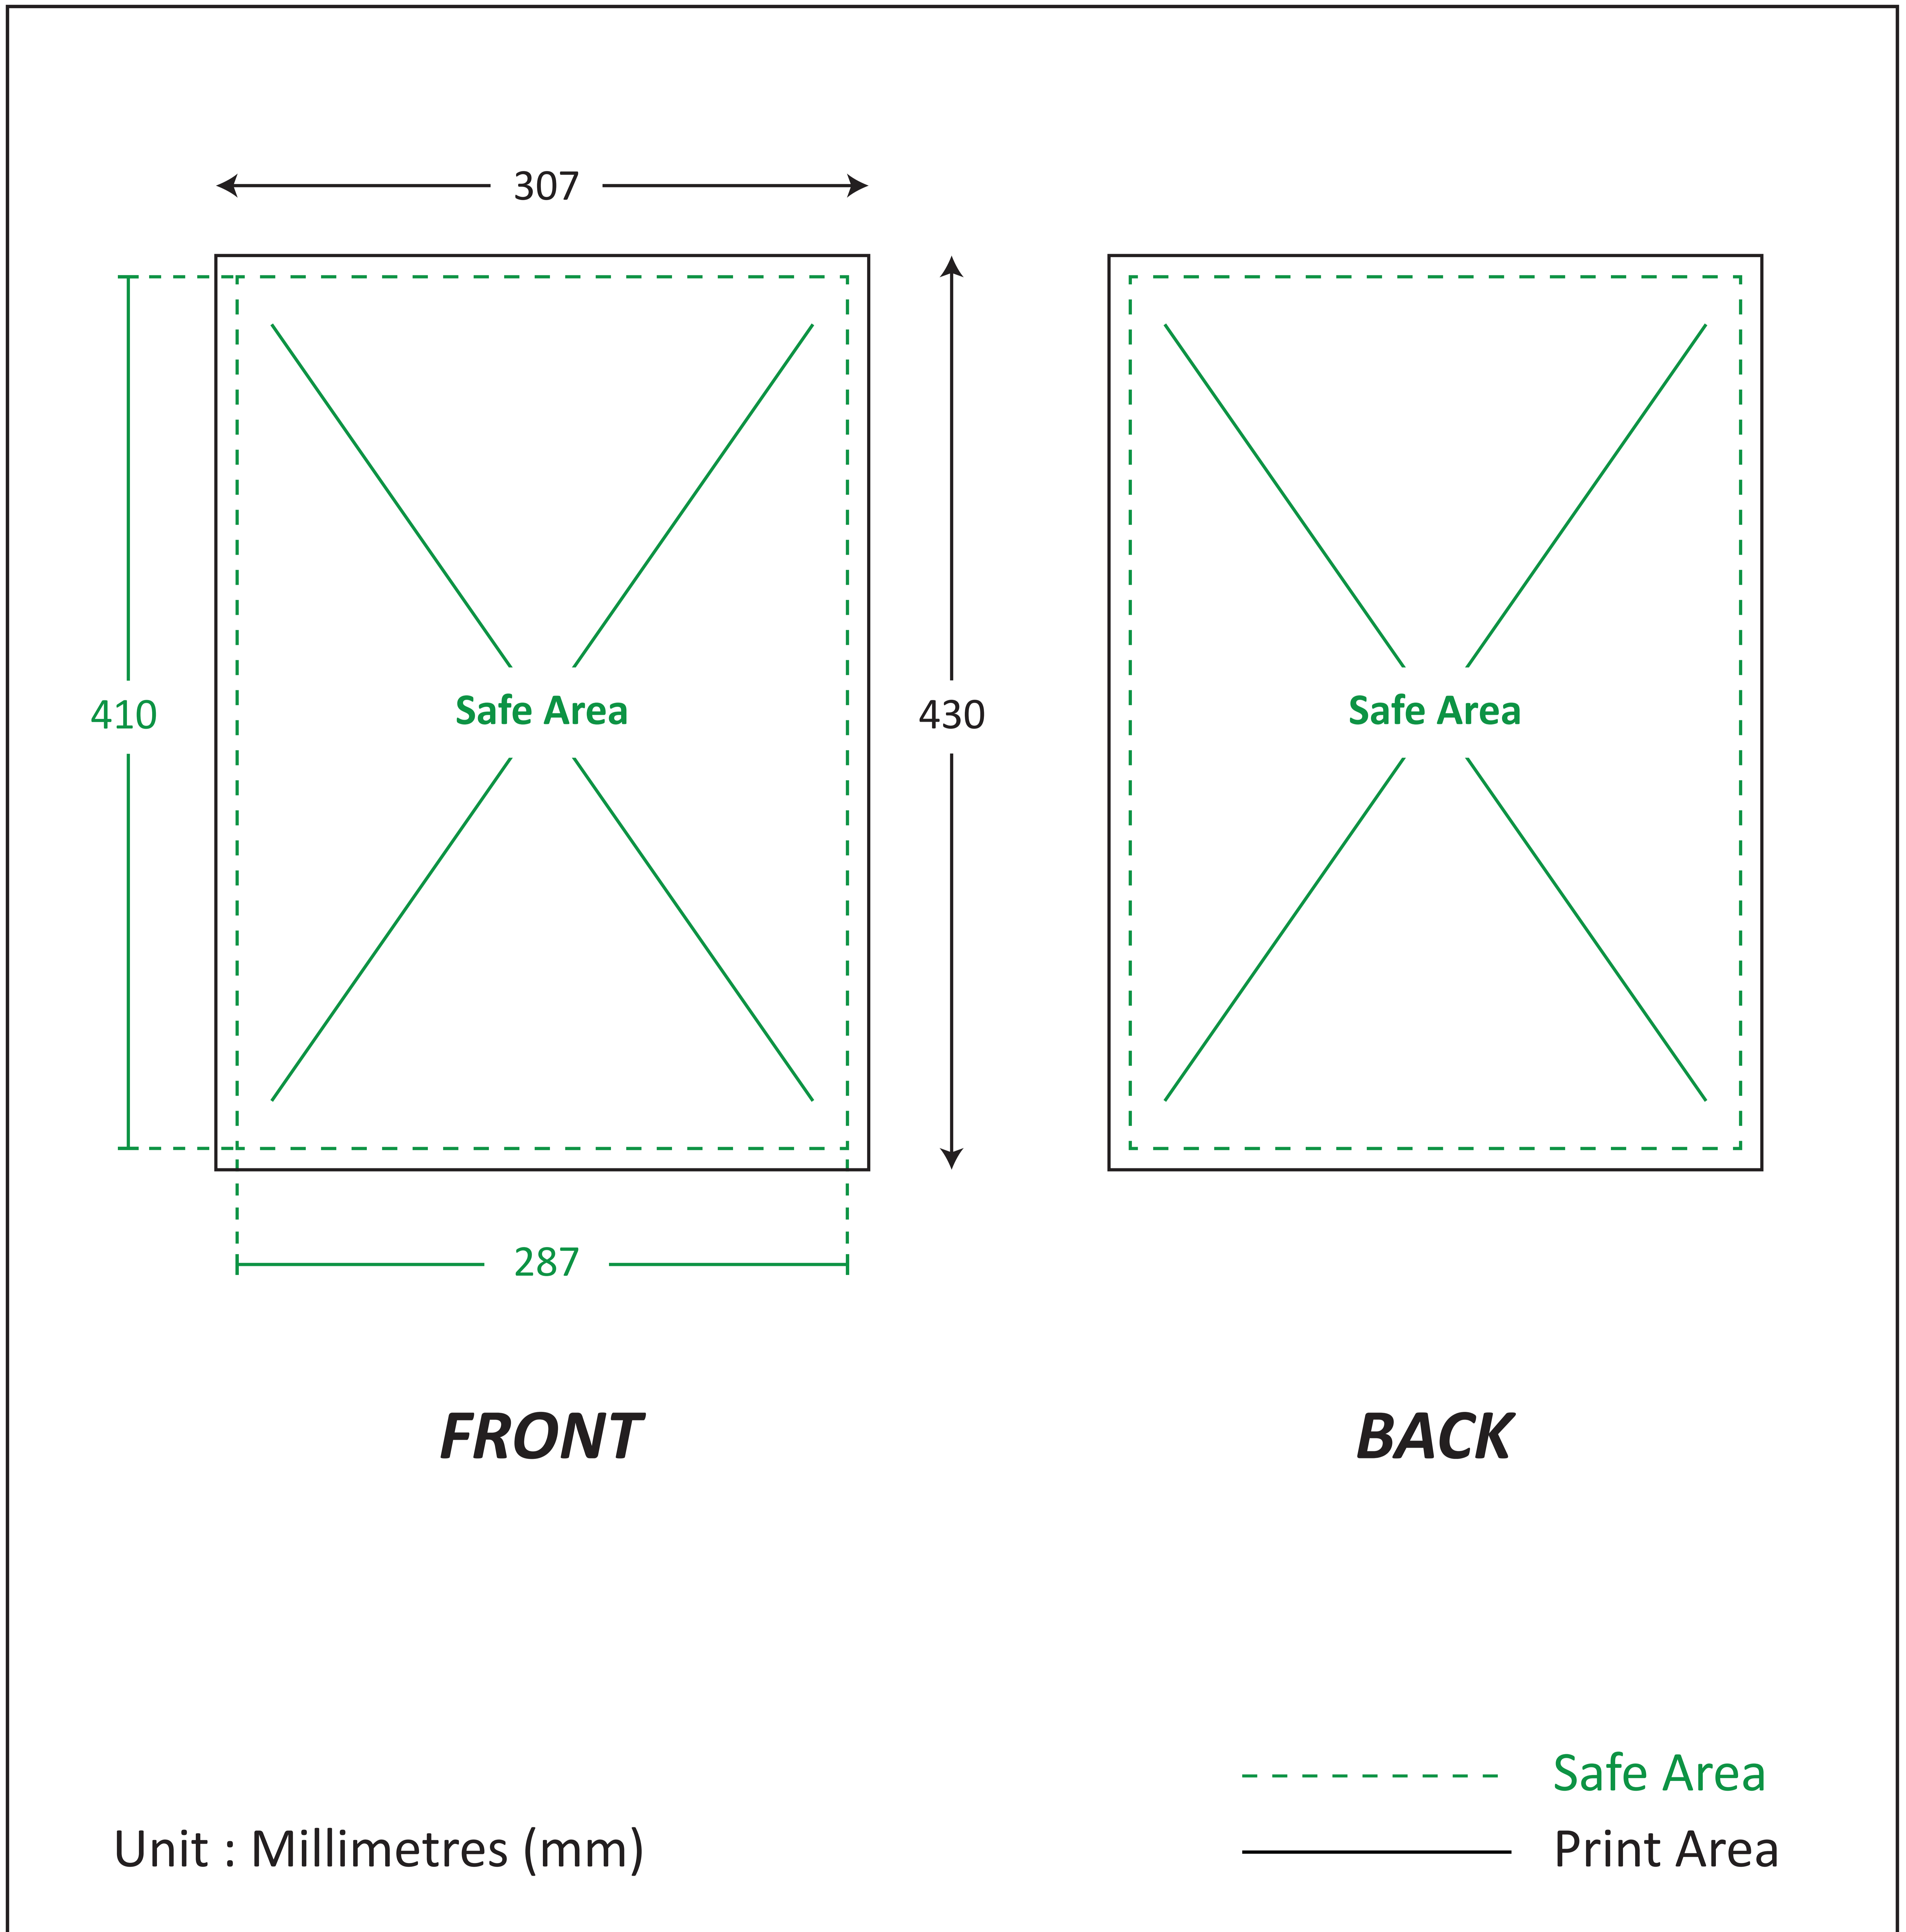

Double Sided A3 Size (Portrait)

TEMPLATE GUIDE FOR PRINTING PRODUCTS

ARTWORK GUIDELINES

Color Format : CMYK

Submit File Without Markings

File Format : PDF, EPS

Important Text & Images In Safe Area