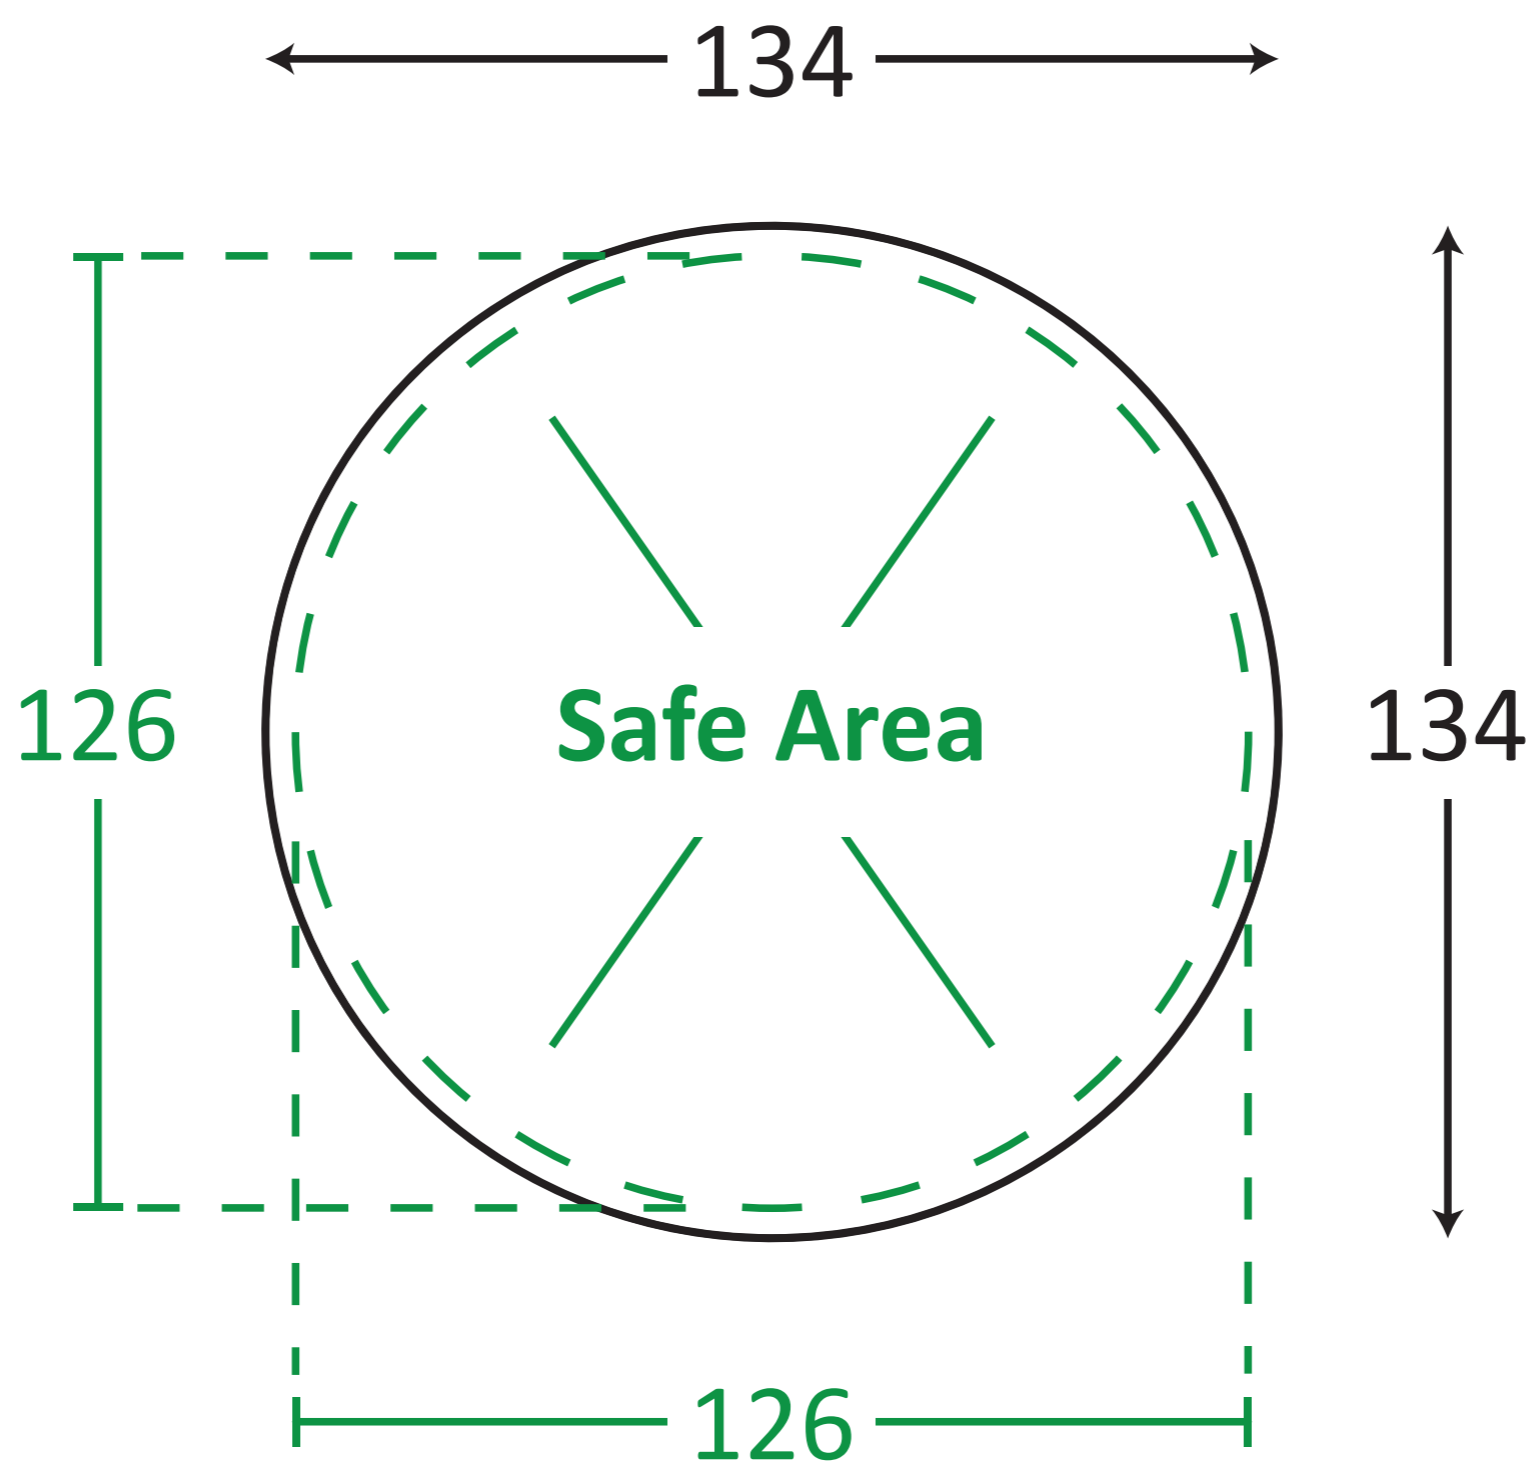

# Circle - 130mm

## TEMPLATE GUIDE FOR PRINTING PRODUCTS

Unit : Millimetres (mm)

----- Safe Area  
\_\_\_\_\_ Print Area