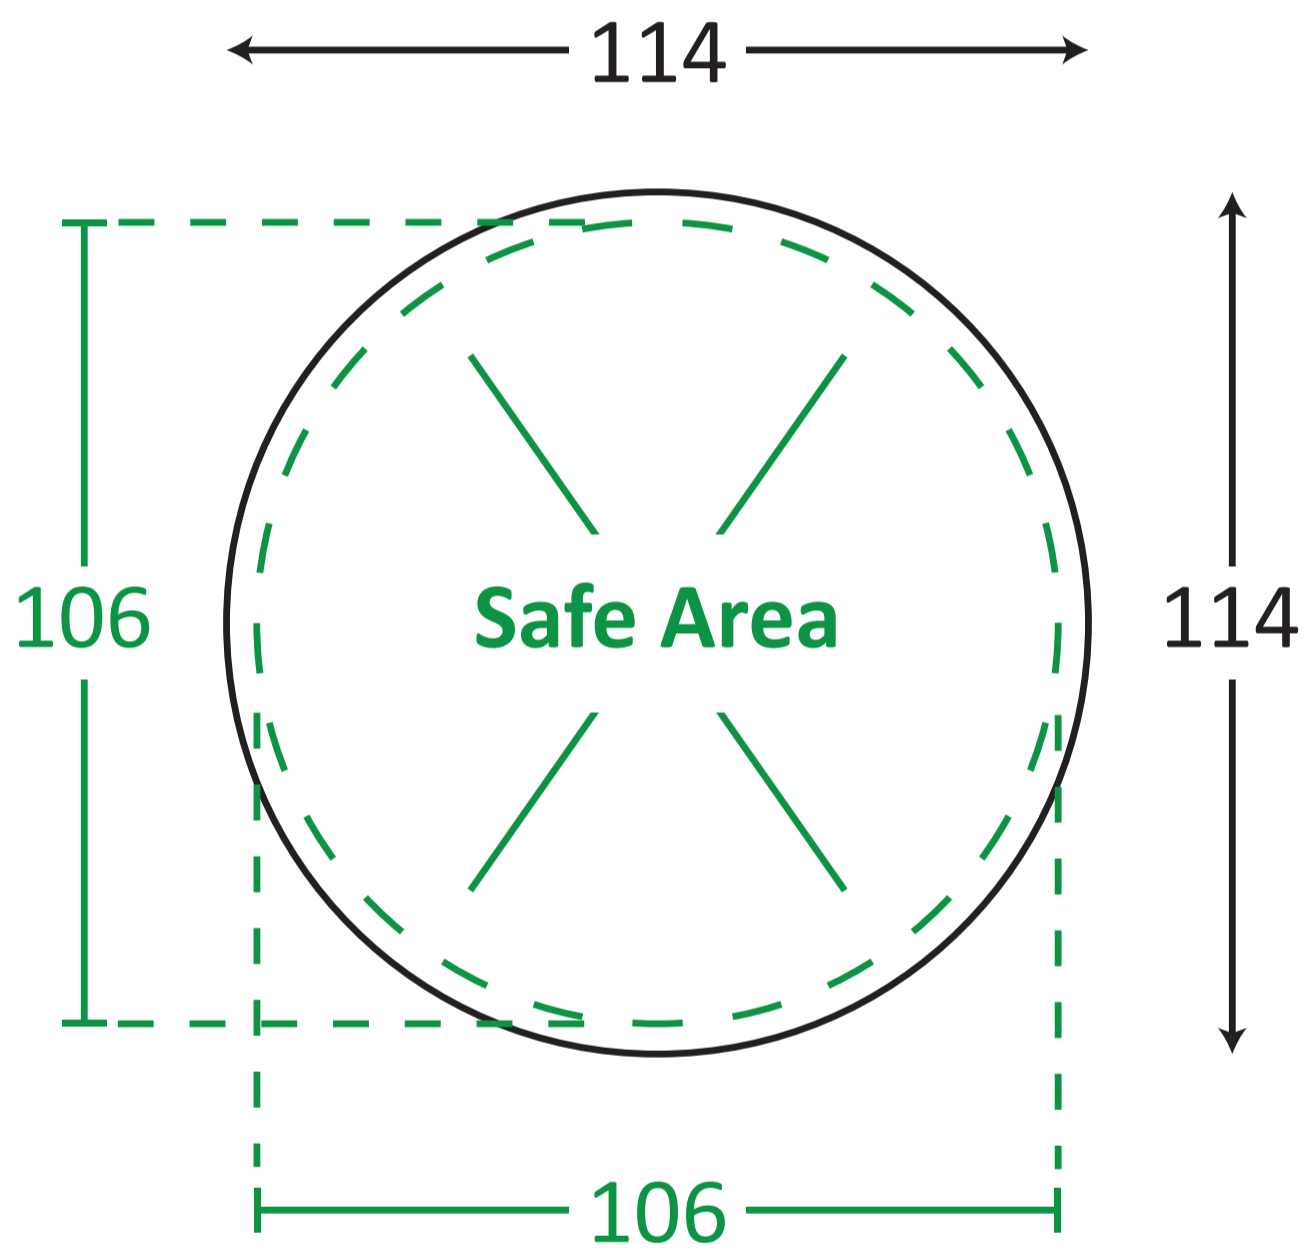

Circle - 110mm

TEMPLATE GUIDE FOR PRINTING PRODUCTS

Unit : Millimetres (mm)

----- Safe Area
_____ Print Area

ARTWORK GUIDELINES

Color Format : CMYK

Submit File Without Markings

File Format : PDF, EPS

Important Text & Images In Safe Area