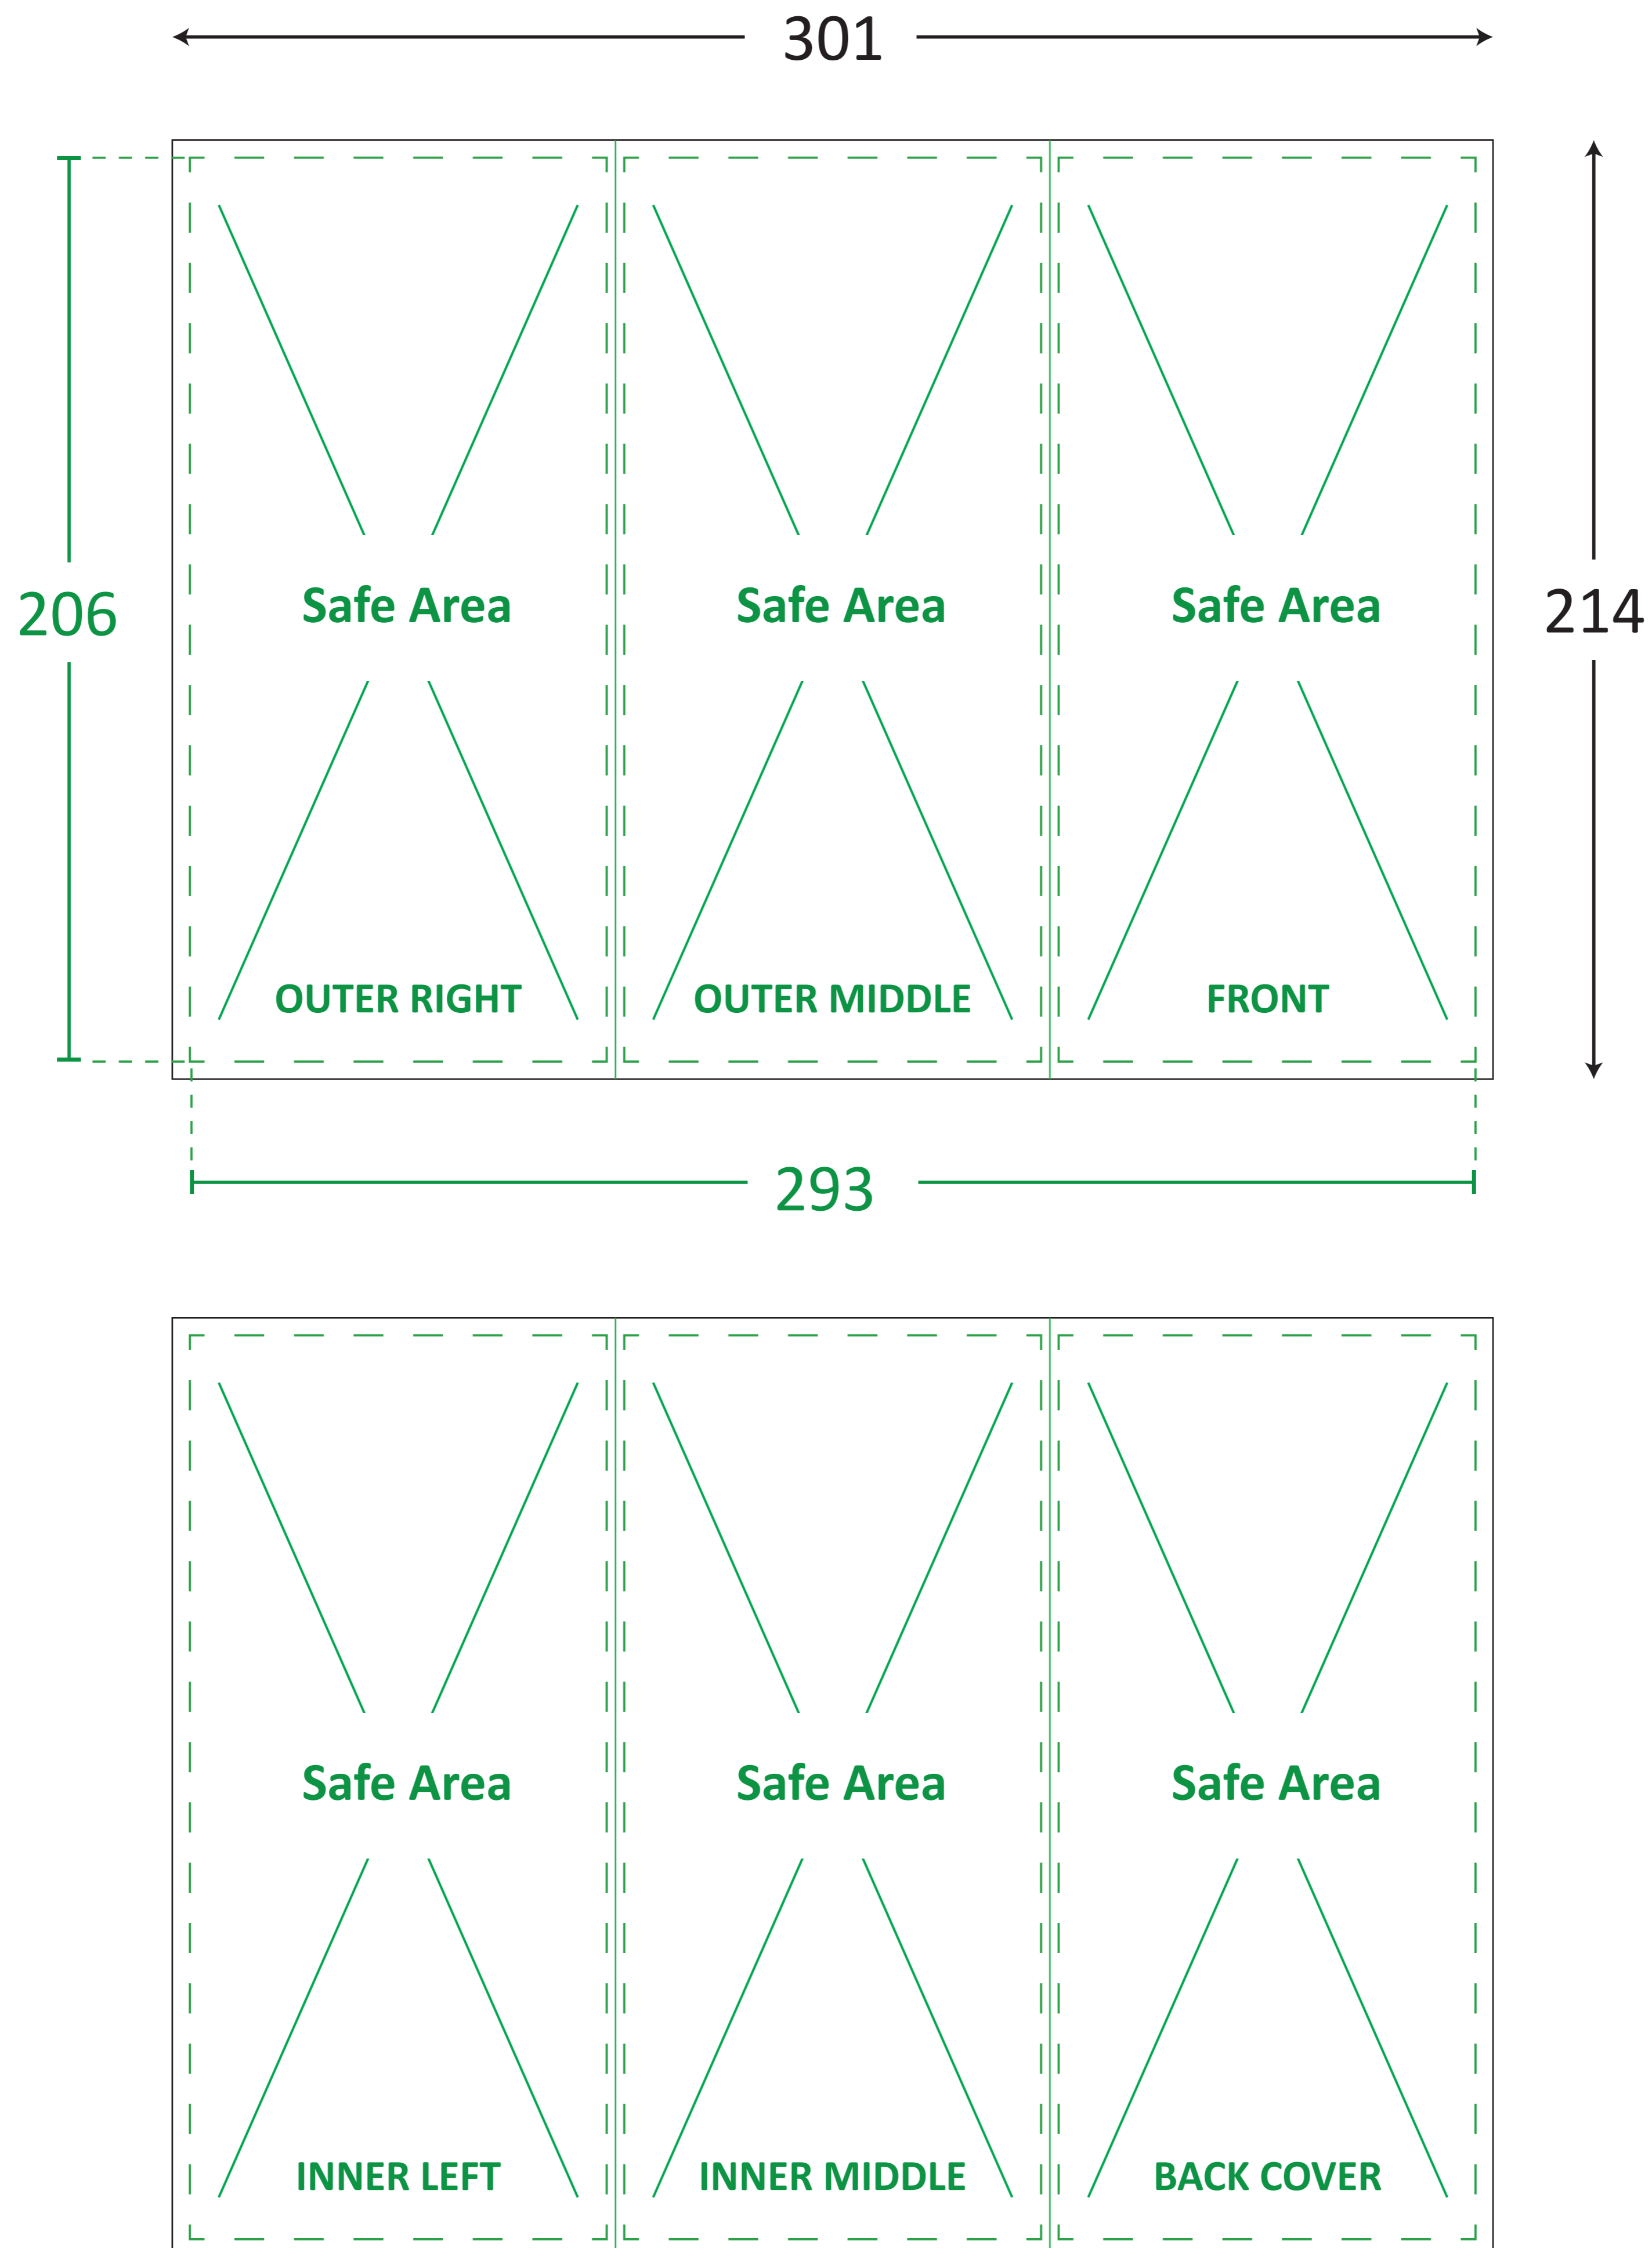

# Z-Fold Brochure

## TEMPLATE GUIDE FOR PRINTING PRODUCTS

Unit : Millimetres (mm)

----- Safe Area  
\_\_\_\_\_ Print Area

## ARTWORK GUIDELINES

Color Format : CMYK

Submit File Without Markings

File Format : PDF, EPS

Important Text & Images In Safe Area