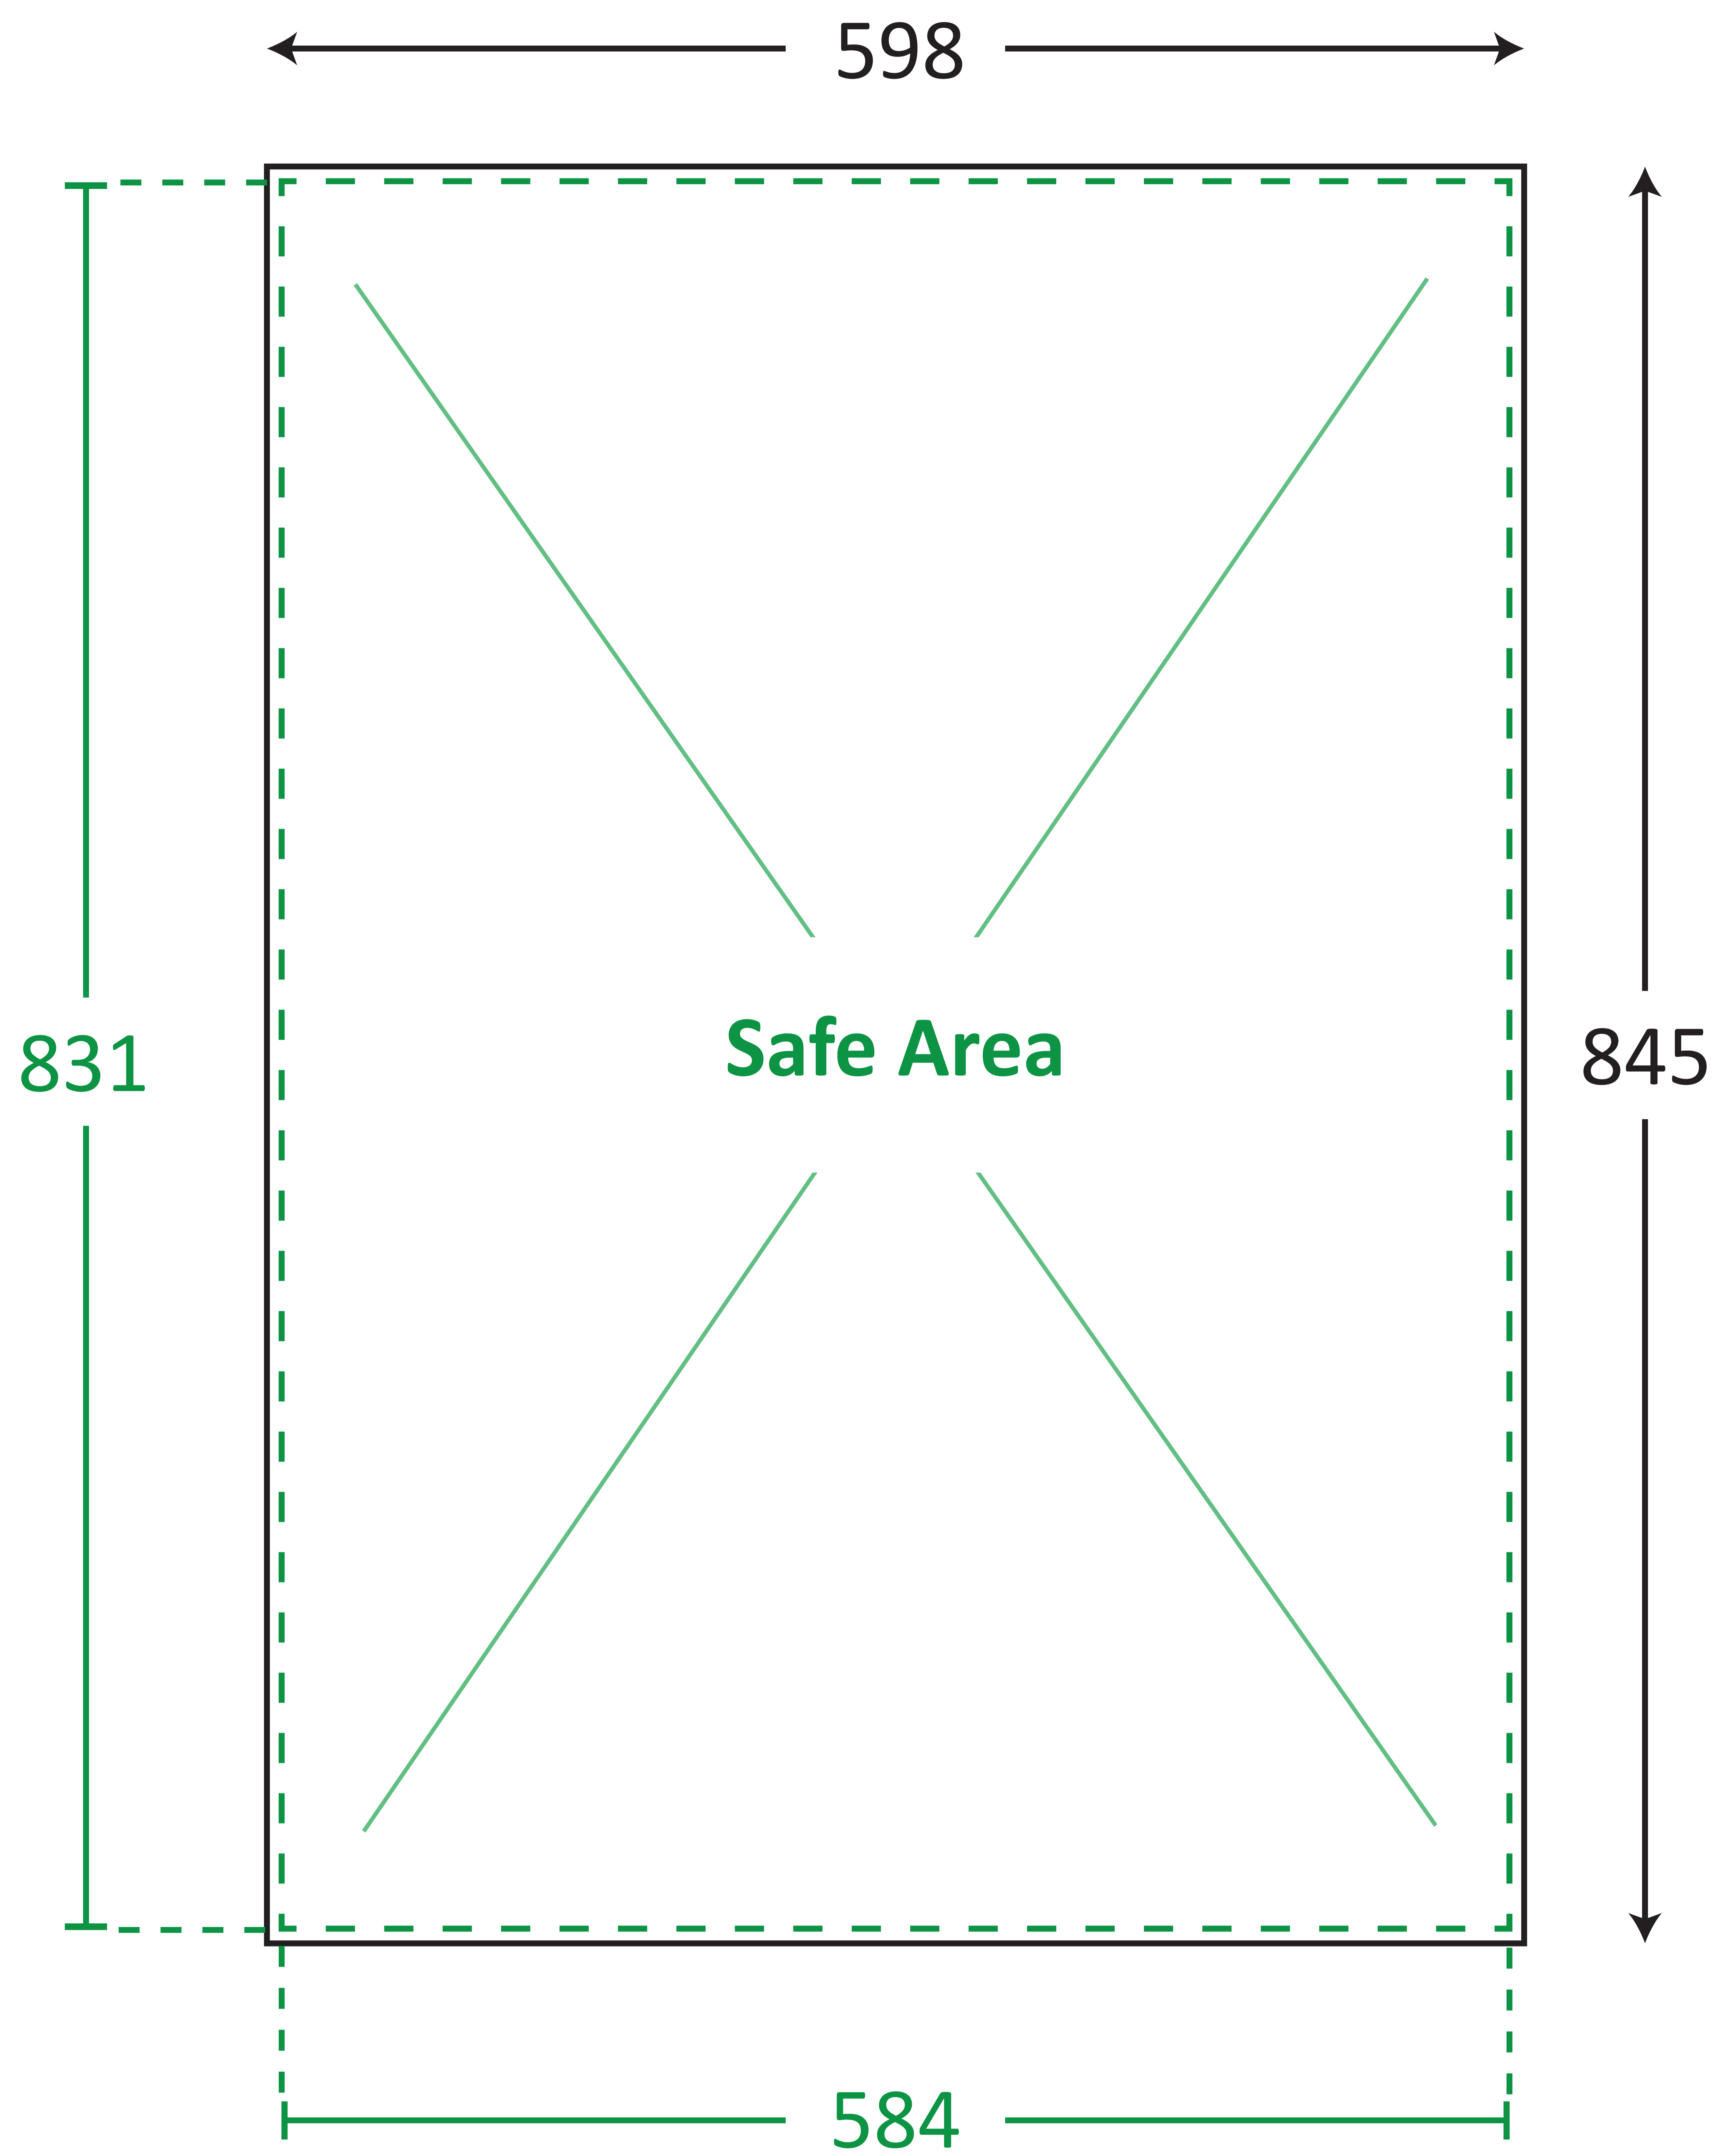

A1 Size (Portrait)

TEMPLATE GUIDE FOR PRINTING PRODUCTS

Unit : Millimetres (mm)

----- Safe Area
————— Print Area

ARTWORK GUIDELINES

Color Format : CMYK

Submit File Without Markings

File Format : PDF, EPS

Important Text & Images In Safe Area