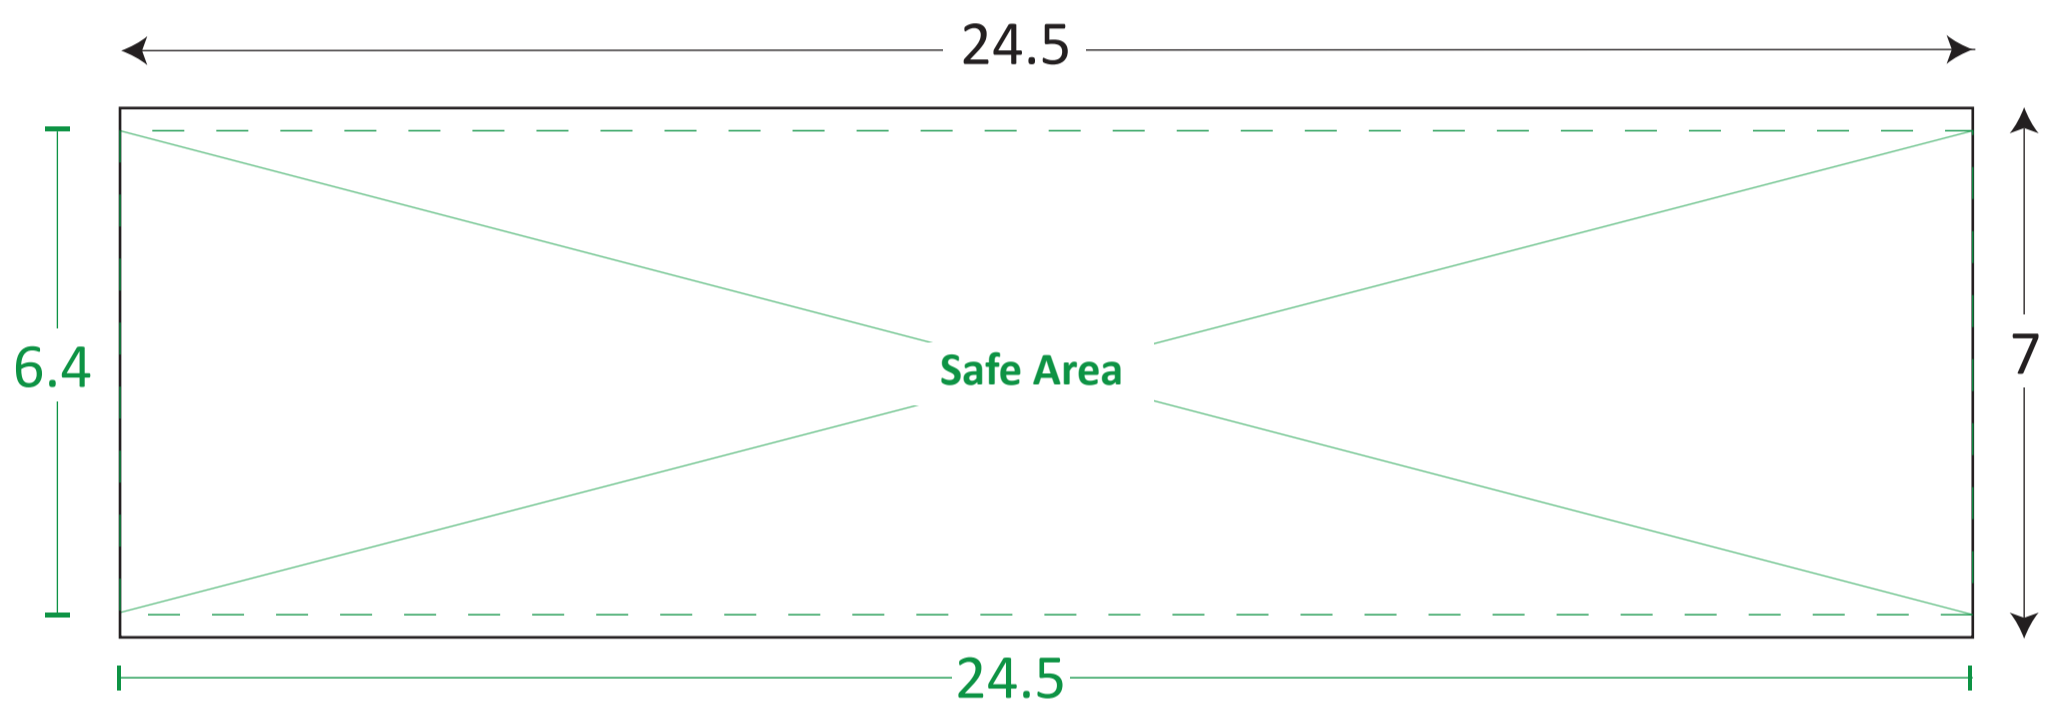

Door Sign

7.5 cm by 25 cm

F-DS-7525

Unit : Centimeter (CM)

----- Safe Area
_____ Print Area

ARTWORK GUIDELINES

Color Format : CMYK

Submit File Without Crop Marks