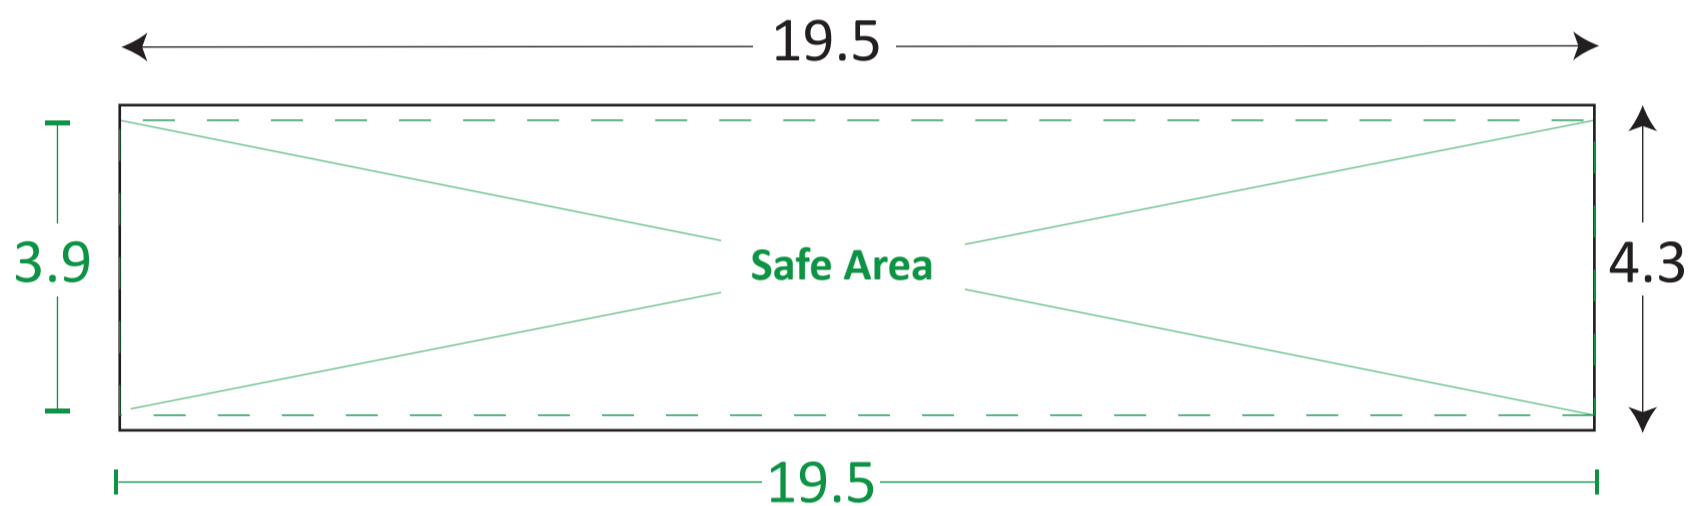

Door Sign

5 cm by 20 cm

F-DS-5020

Unit : Centimeter (CM)

----- Safe Area
_____ Print Area

ARTWORK GUIDELINES

Color Format : CMYK

Submit File Without Crop Marks